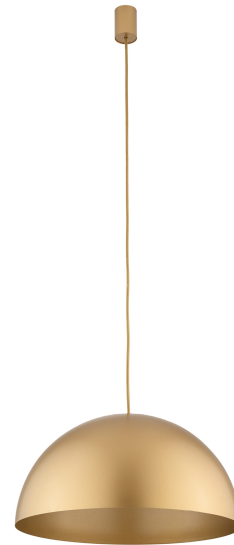

LUMINAIRE MODEL

**HEMISPHERE SUPER L
10298**

CATALOGUE GROUP
COUNTRY OF ORIGIN

—
MADE IN POLAND

LIGHT SOURCE **GX53**
 LIGHT SOURCES TYPE **Replaceable**
 MAXIMUM WATTAGE **8W**
 LAMP INCLUDES SOURCE OF LIGHT **No**
 NUMBER OF LIGHT SOURCES **4**
 IP **IP20**

PACKAGE DIMENSIONS **50cm/50cm/27cm**
(L/W/H)

WEIGHT NETTO/BR **3.6kg/4.42kg**

ASSEMBLY METHOD **Direct assembly**

LEADING/SUPPLEMENTARY COLOR **Satine Gold**

MATERIALS **Painted steel**

STYLE **Modern**

ELECTRICAL SECURITY CLASS **I**

POWER SUPPLY **~220-230V/50/60Hz**

DIMENSIONS

LUMINAIRE MODEL

HEMISPHERE SUPER L

10298

PARAMETERS

| Item No. | POWER | COLOR TEMP | LUMEN | BEAM ANGLE | CRI | IP | LED BRAND | DRIVER BRAND | LIFETIME | WARRANTY |
|----------|-------|------------|-------|------------|-----|------|-----------|--------------|----------|----------|
| 10298 | 8W | — | — | — | — | IP20 | — | — | — | — |