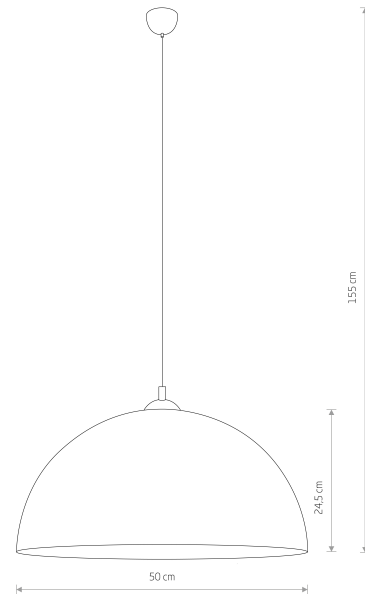

LUMINAIRE MODEL

**HEMISPHERE SUPER L
10298**

CATALOGUE GROUP
COUNTRY OF ORIGIN

—
MADE IN POLAND

LIGHT SOURCE **GX53**
 LIGHT SOURCES TYPE **Replaceable**
 MAXIMUM WATTAGE **8W**
 LAMP INCLUDES SOURCE OF LIGHT **No**
 NUMBER OF LIGHT SOURCES **4**
 IP **IP20**

PACKAGE DIMENSIONS **50cm/50cm/27cm**
(L/W/H)

WEIGHT NETTO/BR **3.6kg/4.42kg**

ASSEMBLY METHOD **Direct assembly**

LEADING/SUPPLEMENTARY COLOR **Satine Gold**

MATERIALS **Painted steel**

STYLE **Modern**

ELECTRICAL SECURITY CLASS **I**

POWER SUPPLY **~220-230V/50/60Hz**

DIMENSIONS

LUMINAIRE MODEL

HEMISPHERE SUPER L

10298

PARAMETERS

| Item No. | POWER | COLOR TEMP | LUMEN | BEAM ANGLE | CRI | IP | LED BRAND | DRIVER BRAND | LIFETIME | WARRANTY |
|----------|-------|------------|-------|------------|-----|------|-----------|--------------|----------|----------|
| 10298 | 8W | — | — | — | — | IP20 | — | — | — | — |