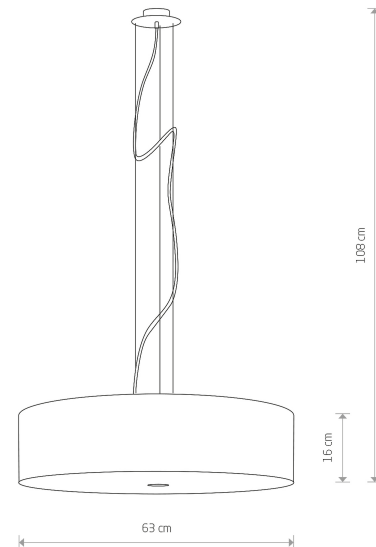

## CATALOGUE CARD

LUMINAIRE MODEL

**VIVIANE**  
**6772**

CATALOGUE GROUP  
COUNTRY OF ORIGIN

**KATALOG 2022**  
**MADE IN POLAND**

LIGHT SOURCE **E27**  
LIGHT SOURCES TYPE **Replaceable**  
MAXIMUM WATTAGE **3x60W**  
LAMP INCLUDES SOURCE OF LIGHT **No**  
NUMBER OF LIGHT SOURCES **3**  
IP **IP20**  
PRZEZNACZENIE **Wewnętrzna**

PACKAGE DIMENSIONS (L/W/H) **67cm/67cm/22cm**

WEIGHT NETTO/BR **4,02kg/5,81kg**

ASSEMBLY METHOD **Bridge**

LEADING/SUPPLEMENTARY COLOR **White**

MATERIALS **Fabric, Glass, Chrome**

STYLE **Modern**

ELECTRICAL SECURITY CLASS **I**

### DIMENSIONS

5 903139677295

LUMINAIRE MODEL

**VIVIANE**

6772

PARAMETERS

Item No.	POWER	COLOR TEMP	LUMEN	BEAM ANGLE	CRI	IP	LED BRAND	DRIVER BRAND	LIFETIME	WARRANTY
6772	3x60W	—	—	—	—	IP20	—	—	—	—