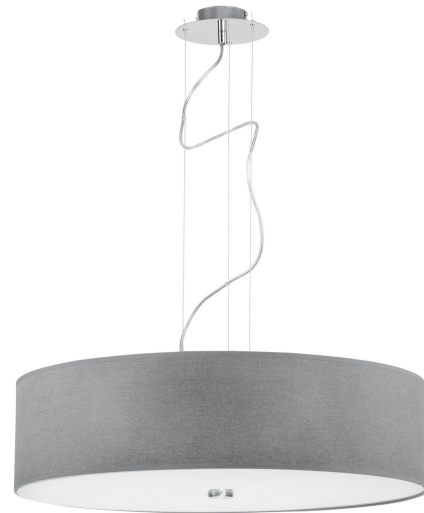

LUMINAIRE MODEL

VIVIANE
6773

CATALOGUE GROUP
COUNTRY OF ORIGIN

KATALOG 2022
MADE IN POLAND

LIGHT SOURCE **E27**
 LIGHT SOURCES TYPE **Replaceable**
 MAXIMUM WATTAGE **3x60W**
 LAMP INCLUDES SOURCE OF LIGHT **No**
 NUMBER OF LIGHT SOURCES **3**
 IP **IP20**
 PRZEZNACZENIE **Wewnętrzna**

PACKAGE DIMENSIONS (L/W/H) **67cm/67cm/22cm**

WEIGHT NETTO/BR **4,02kg/5,81kg**

ASSEMBLY METHOD **Bridge**

LEADING/SUPPLEMENTARY COLOR **Gray,White**

MATERIALS **Fabric,Glass,Chrome**

STYLE **Modern**

ELECTRICAL SECURITY CLASS **I**

POWER SUPPLY **~220-230V/50/60Hz**

DIMENSIONS

LUMINAIRE MODEL

VIVIANE

6773

PARAMETERS

Item No.	POWER	COLOR TEMP	LUMEN	BEAM ANGLE	CRI	IP	LED BRAND	DRIVER BRAND	LIFETIME	WARRANTY
6773	3x60W	—	—	—	—	IP20	—	—	—	—