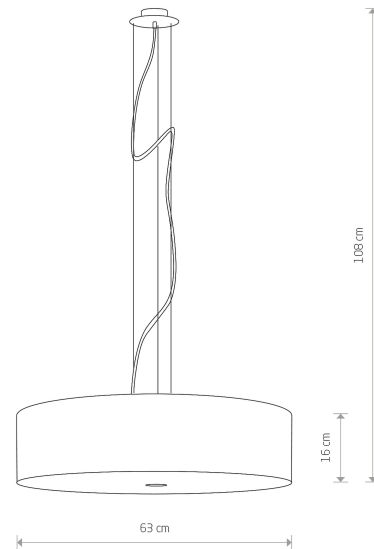

LUMINAIRE MODEL

VIVIANE
6773

CATALOGUE GROUP
COUNTRY OF ORIGIN

KATALOG 2022
MADE IN POLAND

LIGHT SOURCE **E27**
 LIGHT SOURCES TYPE **Replaceable**
 MAXIMUM WATTAGE **3x60W**
 LAMP INCLUDES SOURCE OF LIGHT **No**
 NUMBER OF LIGHT SOURCES **3**
 IP **IP20**
 PRZEZNACZENIE **Wewnętrzna**

PACKAGE DIMENSIONS (L/W/H) **67cm/67cm/22cm**

WEIGHT NETTO/BR **4,02kg/5,81kg**

ASSEMBLY METHOD **Bridge**

LEADING/SUPPLEMENTARY COLOR **Gray,White**

MATERIALS **Fabric,Glass,Chrome**

STYLE **Modern**

ELECTRICAL SECURITY CLASS **I**

POWER SUPPLY **~220-230V/50/60Hz**

DIMENSIONS

LUMINAIRE MODEL

VIVIANE

6773

PARAMETERS

Item No.	POWER	COLOR TEMP	LUMEN	BEAM ANGLE	CRI	IP	LED BRAND	DRIVER BRAND	LIFETIME	WARRANTY
6773	3x60W	—	—	—	—	IP20	—	—	—	—