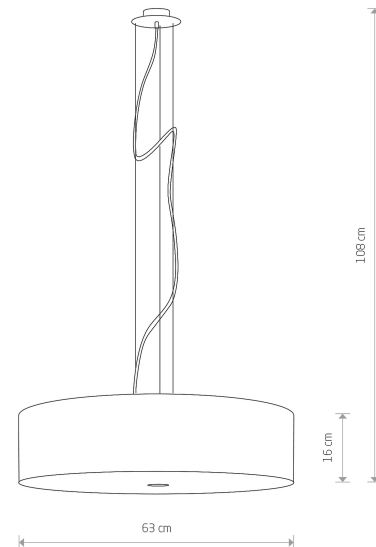

## CATALOGUE CARD

LUMINAIRE MODEL

**VIVIANE**  
**6774**

CATALOGUE GROUP  
COUNTRY OF ORIGIN

**KATALOG 2022**  
**MADE IN POLAND**

LIGHT SOURCE **E27**  
LIGHT SOURCES TYPE **Replaceable**  
MAXIMUM WATTAGE **3x60W**  
LAMP INCLUDES SOURCE OF LIGHT **No**  
NUMBER OF LIGHT SOURCES **3**  
IP **IP20**  
PRZEZNACZENIE **Wewnętrzna**

PACKAGE DIMENSIONS (L/W/H) **67cm/67cm/22cm**  
WEIGHT NETTO/BR **4,02kg/5,81kg**  
ASSEMBLY METHOD **Bridge**  
LEADING/SUPPLEMENTARY COLOR **Black,White**  
MATERIALS **Fabric,Glass,Chrome**  
STYLE **Modern**  
ELECTRICAL SECURITY CLASS **I**  
POWER SUPPLY **~220-230V/50/60Hz**

### DIMENSIONS

5 9 0 3 1 3 9 6 7 7 4 9 3

LUMINAIRE MODEL

**VIVIANE**

6774

---

PARAMETERS

| Item No. | POWER | COLOR TEMP | LUMEN | BEAM ANGLE | CRI | IP   | LED BRAND | DRIVER BRAND | LIFETIME | WARRANTY |
|----------|-------|------------|-------|------------|-----|------|-----------|--------------|----------|----------|
| 6774     | 3x60W | —          | —     | —          | —   | IP20 | —         | —            | —        | —        |