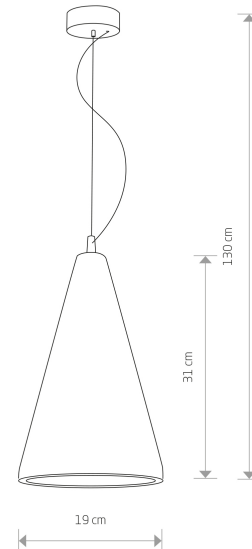

Nowodvorski
LIGHTING

CATALOGUE CARD

LUMINAIRE MODEL

VOLCANO L
6852

CATALOGUE GROUP
COUNTRY OF ORIGIN

KATALOG 2022
MADE IN POLAND

LIGHT SOURCE **E27**
 LIGHT SOURCES TYPE **Replaceable**
 MAXIMUM WATTAGE **1x60W**
 LAMP INCLUDES SOURCE OF LIGHT **No**
 NUMBER OF LIGHT SOURCES **1**
 IP **IP20**
 PRZEZNACZENIE **Wewnętrzna**

PACKAGE DIMENSIONS (L/W/H) **35cm/21cm/21cm**

WEIGHT NETTO/BR **2,57kg/2,96kg**

ASSEMBLY METHOD **Bridge**

LEADING/SUPPLEMENTARY COLOR **Gray, Gray**

MATERIALS **Concrete, Painted steel, Chrome**

STYLE **Modern**

ELECTRICAL SECURITY CLASS **I**

POWER SUPPLY **~220-230V/50/60Hz**

DIMENSIONS

LUMINAIRE MODEL

VOLCANO L

6852

PARAMETERS

Item No.	POWER	COLOR TEMP	LUMEN	BEAM ANGLE	CRI	IP	LED BRAND	DRIVER BRAND	LIFETIME	WARRANTY
6852	1x60W	—	—	—	—	IP20	—	—	—	—