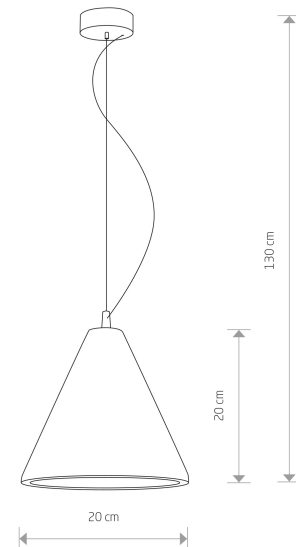

MAXIMUM WATTAGE **1x35W**

LAMP INCLUDES SOURCE OF LIGHT **No**

NUMBER OF LIGHT SOURCES **1**

IP **IP20**

PRZEZNACZENIE **Wewnętrzna**

PACKAGE DIMENSIONS (L/W/H) **21cm/21cm/22cm**

WEIGHT NETTO/BR **1.7kg/2.05kg**

ASSEMBLY METHOD **Bridge**

LEADING/SUPPLEMENTARY COLOR **Gray, Gray**

MATERIALS **Concrete, Painted steel, Chrome**

STYLE **Modern**

ELECTRICAL SECURITY CLASS **I**

POWER SUPPLY **~220-230V/50/60Hz**

DIMENSIONS

5 903139685399

LUMINAIRE MODEL

VOLCANO S

6853

PARAMETERS

Item No.	POWER	COLOR TEMP	LUMEN	BEAM ANGLE	CRI	IP	LED BRAND	DRIVER BRAND	LIFETIME	WARRANTY
6853	1x35W	—	—	—	—	IP20	—	—	—	—