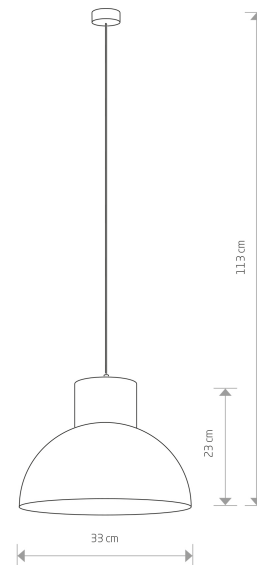

Nowodvorski
LIGHTING

CATALOGUE CARD

LUMINAIRE MODEL

WORKS
6612

CATALOGUE GROUP
COUNTRY OF ORIGIN

KATALOG 2022
MADE IN POLAND

LIGHT SOURCE **E27**
LIGHT SOURCES TYPE **Replaceable**
MAXIMUM WATTAGE **1x60W**
LAMP INCLUDES SOURCE OF LIGHT **No**
NUMBER OF LIGHT SOURCES **1**
IP **IP20**
PRZEZNACZENIE **Wewnętrzna**

PACKAGE DIMENSIONS (L/W/H) **36cm/36cm/20cm**

WEIGHT NETTO/BR **1,34kg/1,9kg**

ASSEMBLY METHOD **Bridge**

LEADING/SUPPLEMENTARY COLOR **White**

MATERIALS **Painted steel**

STYLE **Modern**

ELECTRICAL SECURITY CLASS **I**

POWER SUPPLY **~220-230V/50/60Hz**

DIMENSIONS

5 903139661294

LUMINAIRE MODEL

WORKS

6612

PARAMETERS

Item No.	POWER	COLOR TEMP	LUMEN	BEAM ANGLE	CRI	IP	LED BRAND	DRIVER BRAND	LIFETIME	WARRANTY
6612	1x60W	—	—	—	—	IP20	—	—	—	—