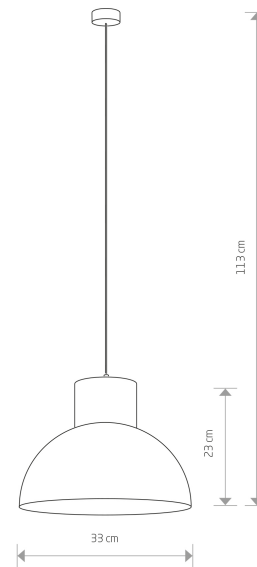

## CATALOGUE CARD

LUMINAIRE MODEL

**WORKS**  
**6613**

CATALOGUE GROUP  
COUNTRY OF ORIGIN

**KATALOG 2022**  
**MADE IN POLAND**

LIGHT SOURCE	<b>E27</b>
LIGHT SOURCES TYPE	<b>Replaceable</b>
MAXIMUM WATTAGE	<b>1x60W</b>
LAMP INCLUDES SOURCE OF LIGHT	<b>No</b>
NUMBER OF LIGHT SOURCES	<b>1</b>
IP	<b>IP20</b>
PRZEZNACZENIE	<b>Wewnętrzna</b>
PACKAGE DIMENSIONS (L/W/H)	<b>36cm/36cm/20cm</b>
WEIGHT NETTO/BR	<b>1,34kg/1,9kg</b>
ASSEMBLY METHOD	<b>Bridge</b>
LEADING/SUPPLEMENTARY COLOR	<b>Black,White</b>
MATERIALS	<b>Painted steel</b>
STYLE	<b>Modern</b>
ELECTRICAL SECURITY CLASS	<b>I</b>
POWER SUPPLY	<b>~220-230V/50/60Hz</b>

DIMENSIONS

5 9 0 3 1 3 9 6 6 1 3 9 3

LUMINAIRE MODEL

**WORKS**

6613

---

PARAMETERS

Item No.	POWER	COLOR TEMP	LUMEN	BEAM ANGLE	CRI	IP	LED BRAND	DRIVER BRAND	LIFETIME	WARRANTY
6613	1x60W	—	—	—	—	IP20	—	—	—	—