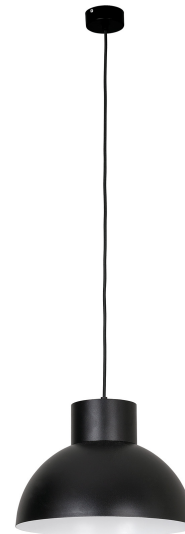

## CATALOGUE CARD

LUMINAIRE MODEL

**WORKS**  
**6613**

CATALOGUE GROUP  
COUNTRY OF ORIGIN

**KATALOG 2022**  
**MADE IN POLAND**

LIGHT SOURCE	<b>E27</b>
LIGHT SOURCES TYPE	<b>Replaceable</b>
MAXIMUM WATTAGE	<b>1x60W</b>
LAMP INCLUDES SOURCE OF LIGHT	<b>No</b>
NUMBER OF LIGHT SOURCES	<b>1</b>
IP	<b>IP20</b>
PRZEZNACZENIE	<b>Wewnętrzna</b>
PACKAGE DIMENSIONS (L/W/H)	<b>36cm/36cm/20cm</b>
WEIGHT NETTO/BR	<b>1,34kg/1,9kg</b>
ASSEMBLY METHOD	<b>Bridge</b>
LEADING/SUPPLEMENTARY COLOR	<b>Black,White</b>
MATERIALS	<b>Painted steel</b>
STYLE	<b>Modern</b>
ELECTRICAL SECURITY CLASS	<b>I</b>
POWER SUPPLY	<b>~220-230V/50/60Hz</b>

DIMENSIONS

5 9 0 3 1 3 9 6 6 1 3 9 3

LUMINAIRE MODEL

**WORKS**

6613

---

PARAMETERS

Item No.	POWER	COLOR TEMP	LUMEN	BEAM ANGLE	CRI	IP	LED BRAND	DRIVER BRAND	LIFETIME	WARRANTY
6613	1x60W	—	—	—	—	IP20	—	—	—	—