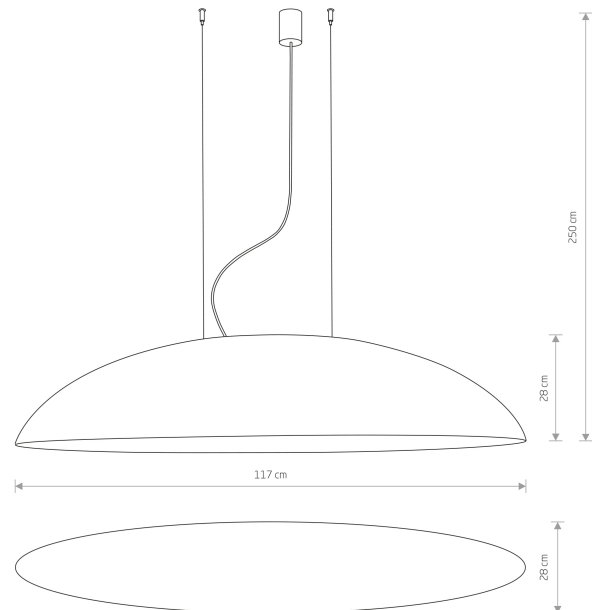

LUMINAIRE MODEL

**CANOE**  
**7926**

CATALOGUE GROUP  
COUNTRY OF ORIGIN

**KATALOG 2022**  
**MADE IN POLAND**

LIGHT SOURCE **E27**  
LIGHT SOURCES TYPE **Replaceable**  
MAXIMUM WATTAGE **5x40W**  
LAMP INCLUDES SOURCE OF LIGHT **No**  
NUMBER OF LIGHT SOURCES **5**  
IP **IP20**  
**Interior use**

PACKAGE DIMENSIONS (L/W/H) **118cm/29cm/27cm**

NET/GROSS WEIGHT **4,3kg/5,9kg**

ASSEMBLY METHOD **Linka**

LEADING/SUPPLEMENTARY COLOR **Black,Gold**

MATERIALS **Composite,Painted steel,Steel**

ELECTRICAL SECURITY CLASS **I**

POWER SUPPLY **220-230V/50/60Hz**

DIMENSIONS

LUMINAIRE MODEL

**CANOE**

7926

---

PARAMETERS

Item No.	POWER	COLOR TEMP	LUMEN	BEAM ANGLE	CRI	IP	LED BRAND	DRIVER BRAND	LIFETIME	WARRANTY
7926	5x40W	—	—	—	—	IP20	—	—	—	—