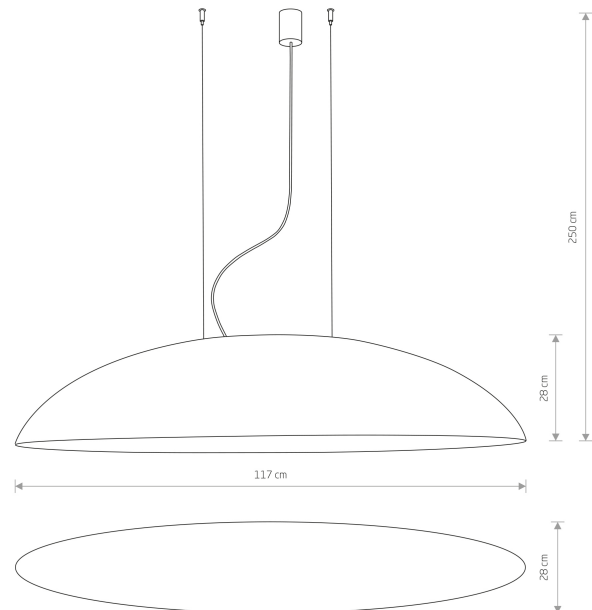

LUMINAIRE MODEL

CANOE
7927

CATALOGUE GROUP
COUNTRY OF ORIGIN

KATALOG 2022
MADE IN POLAND

LIGHT SOURCE **E27**
 LIGHT SOURCES TYPE **Replaceable**
 MAXIMUM WATTAGE **5x40W**
 LAMP INCLUDES SOURCE OF LIGHT **No**
 NUMBER OF LIGHT SOURCES **5**
 IP **IP20**
Interior use

PACKAGE DIMENSIONS (L/W/H) **118cm/29cm/27cm**

NET/GROSS WEIGHT **4,3kg/5,9kg**

ASSEMBLY METHOD **Linka**

LEADING/SUPPLEMENTARY COLOR **White,Gold**

MATERIALS **Composite,Painted steel,Steel**

ELECTRICAL SECURITY CLASS **I**

POWER SUPPLY **220-230V/50/60Hz**

DIMENSIONS

5 903139792790

LUMINAIRE MODEL

CANOE

7927

PARAMETERS

Item No.	POWER	COLOR TEMP	LUMEN	BEAM ANGLE	CRI	IP	LED BRAND	DRIVER BRAND	LIFETIME	WARRANTY
7927	5x40W	—	—	—	—	IP20	—	—	—	—