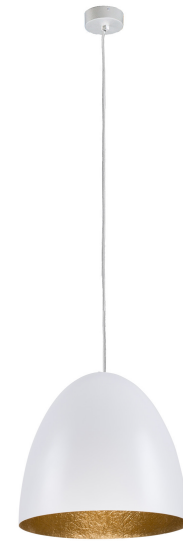

LUMINAIRE MODEL

EGG M
9021

CATALOGUE GROUP
COUNTRY OF ORIGIN

KATALOG 2022
MADE IN POLAND

LIGHT SOURCE **E27**
 LIGHT SOURCES TYPE **Replaceable**
 MAXIMUM WATTAGE **1x40W**
 LAMP INCLUDES SOURCE OF LIGHT **No**
 NUMBER OF LIGHT SOURCES **1**
 IP **IP20**
Interior use

PACKAGE DIMENSIONS (L/W/H) **40cm/40cm/38cm**

NET/GROSS WEIGHT **1,66kg/2,68kg**

ASSEMBLY METHOD **Bridge**

LEADING/SUPPLEMENTARY COLOR **White,Gold**

MATERIALS **Composite,Painted steel**

STYLE **Modern**

ELECTRICAL SECURITY CLASS **I**

POWER SUPPLY **~220-230V/50/60Hz**

DIMENSIONS

5 903139902199

LUMINAIRE MODEL

EGG M

9021

PARAMETERS