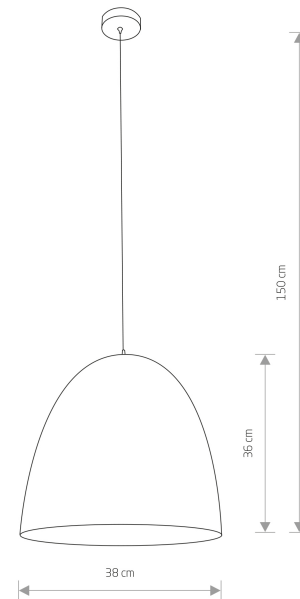

LUMINAIRE MODEL

EGG M
9021

CATALOGUE GROUP
COUNTRY OF ORIGIN

KATALOG 2022
MADE IN POLAND

LIGHT SOURCE **E27**
 LIGHT SOURCES TYPE **Replaceable**
 MAXIMUM WATTAGE **1x40W**
 LAMP INCLUDES SOURCE OF LIGHT **No**
 NUMBER OF LIGHT SOURCES **1**
 IP **IP20**
Interior use

PACKAGE DIMENSIONS (L/W/H) **40cm/40cm/38cm**

NET/GROSS WEIGHT **1,66kg/2,68kg**

ASSEMBLY METHOD **Bridge**

LEADING/SUPPLEMENTARY COLOR **White,Gold**

MATERIALS **Composite,Painted steel**

STYLE **Modern**

ELECTRICAL SECURITY CLASS **I**

POWER SUPPLY **~220-230V/50/60Hz**

DIMENSIONS

5 903139902199

LUMINAIRE MODEL

EGG M

9021

PARAMETERS