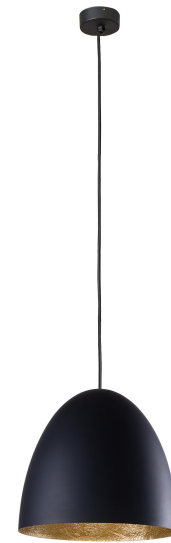

LUMINAIRE MODEL

EGG M
9022

CATALOGUE GROUP
COUNTRY OF ORIGIN

KATALOG 2022
MADE IN POLAND

LIGHT SOURCE **E27**
 LIGHT SOURCES TYPE **Replaceable**
 MAXIMUM WATTAGE **1x40W**
 LAMP INCLUDES SOURCE OF LIGHT **No**
 NUMBER OF LIGHT SOURCES **1**
 IP **IP20**
Interior use

PACKAGE DIMENSIONS (L/W/H) **40cm/40cm/38cm**

NET/GROSS WEIGHT **1,66kg/2,68kg**

ASSEMBLY METHOD **Bridge**

LEADING/SUPPLEMENTARY COLOR **Black,Gold**

MATERIALS **Composite,Painted steel**

STYLE **Modern**

ELECTRICAL SECURITY CLASS **I**

POWER SUPPLY **~220-230V/50/60Hz**

DIMENSIONS

5 903139902298

LUMINAIRE MODEL

EGG M

9022

PARAMETERS