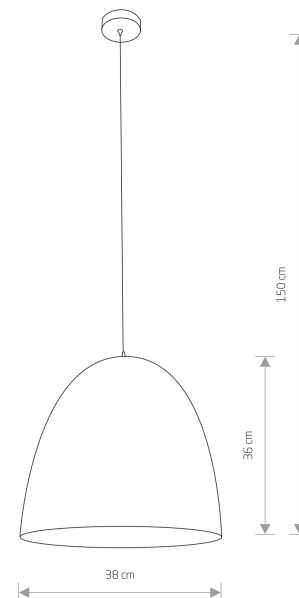

LUMINAIRE MODEL

EGG M
9022

CATALOGUE GROUP
COUNTRY OF ORIGIN

KATALOG 2022
MADE IN POLAND

LIGHT SOURCE **E27**
 LIGHT SOURCES TYPE **Replaceable**
 MAXIMUM WATTAGE **1x40W**
 LAMP INCLUDES SOURCE OF LIGHT **No**
 NUMBER OF LIGHT SOURCES **1**
 IP **IP20**
Interior use

PACKAGE DIMENSIONS (L/W/H) **40cm/40cm/38cm**

NET/GROSS WEIGHT **1,66kg/2,68kg**

ASSEMBLY METHOD **Bridge**

LEADING/SUPPLEMENTARY COLOR **Black,Gold**

MATERIALS **Composite,Painted steel**

STYLE **Modern**

ELECTRICAL SECURITY CLASS **I**

POWER SUPPLY **~220-230V/50/60Hz**

DIMENSIONS

5 903139902298

LUMINAIRE MODEL

EGG M

9022

PARAMETERS