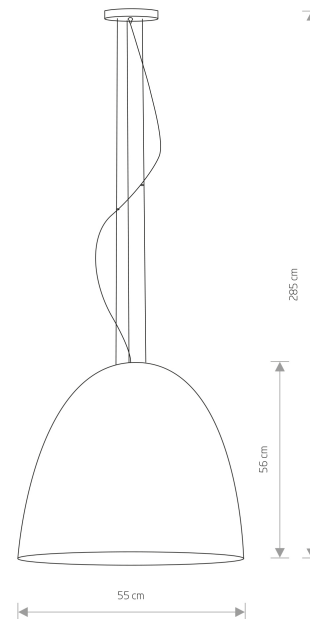

LUMINAIRE MODEL

EGG L
9023

CATALOGUE GROUP
COUNTRY OF ORIGIN

KATALOG 2022
MADE IN POLAND

LIGHT SOURCE **E27**
LIGHT SOURCES TYPE **Replaceable**
MAXIMUM WATTAGE **5x40W**
LAMP INCLUDES SOURCE OF LIGHT **No**
NUMBER OF LIGHT SOURCES **5**
IP **IP20**
Interior use

PACKAGE DIMENSIONS (L/W/H) **56cm/56cm/53cm**
NET/GROSS WEIGHT **4,05kg/5,7kg**
ASSEMBLY METHOD **Bridge**
LEADING/SUPPLEMENTARY COLOR **White,Gold**
MATERIALS **Composite,Painted steel,Steel**
STYLE **Modern**
ELECTRICAL SECURITY CLASS **I**
POWER SUPPLY **~220-230V/50/60Hz**

DIMENSIONS

5 903139902397

LUMINAIRE MODEL

EGG L

9023

PARAMETERS

Item No.	POWER	COLOR TEMP	LUMEN	BEAM ANGLE	CRI	IP	LED BRAND	DRIVER BRAND	LIFETIME	WARRANTY
9023	5x40W	—	—	—	—	IP20	—	—	—	—