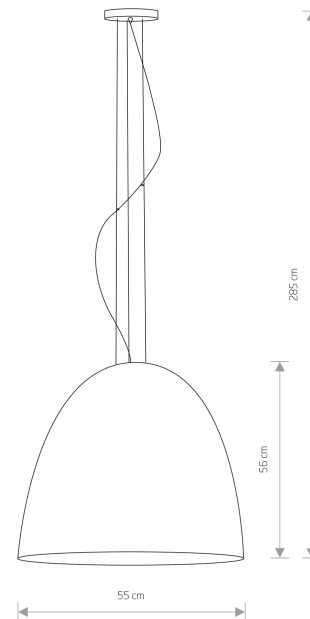

LUMINAIRE MODEL

**EGG L**  
**9024**

CATALOGUE GROUP  
COUNTRY OF ORIGIN

**KATALOG 2022**  
**MADE IN POLAND**

LIGHT SOURCE **E27**  
LIGHT SOURCES TYPE **Replaceable**  
MAXIMUM WATTAGE **5x40W**  
LAMP INCLUDES SOURCE OF LIGHT **No**  
NUMBER OF LIGHT SOURCES **5**  
IP **IP20**  
**Interior use**

PACKAGE DIMENSIONS (L/W/H) **56cm/56cm/53cm**

NET/GROSS WEIGHT **4,05kg/5,7kg**

ASSEMBLY METHOD **Bridge**

LEADING/SUPPLEMENTARY COLOR **Black,Gold**

MATERIALS **Composite,Painted steel,Steel**

STYLE **Modern**

ELECTRICAL SECURITY CLASS **I**

POWER SUPPLY **~220-230V/50/60Hz**

DIMENSIONS

5 903139902496

LUMINAIRE MODEL

**EGG L**

9024

---

PARAMETERS

Item No.	POWER	COLOR TEMP	LUMEN	BEAM ANGLE	CRI	IP	LED BRAND	DRIVER BRAND	LIFETIME	WARRANTY
9024	5x40W	—	—	—	—	IP20	—	—	—	—