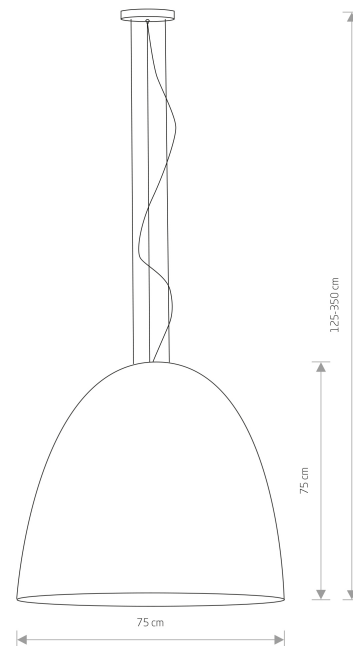

LUMINAIRE MODEL

**EGG XL**  
**9025**

CATALOGUE GROUP  
COUNTRY OF ORIGIN

**KATALOG 2022**  
**MADE IN POLAND**

LIGHT SOURCE **E27**  
 LIGHT SOURCES TYPE **Replaceable**  
 MAXIMUM WATTAGE **7x40W**  
 LAMP INCLUDES SOURCE OF LIGHT **No**  
 NUMBER OF LIGHT SOURCES **7**  
 IP **IP20**  
**Interior use**

PACKAGE DIMENSIONS (L/W/H) **81cm/78cm/73cm**

NET/GROSS WEIGHT **6,83kg/10,3kg**

ASSEMBLY METHOD **Bridge**

LEADING/SUPPLEMENTARY COLOR **White,Gold**

MATERIALS **Composite,Painted steel,Steel**

STYLE **Modern**

ELECTRICAL SECURITY CLASS **I**

POWER SUPPLY **~220-230V/50/60Hz**

DIMENSIONS

LUMINAIRE MODEL

**EGG XL**

9025

---

PARAMETERS