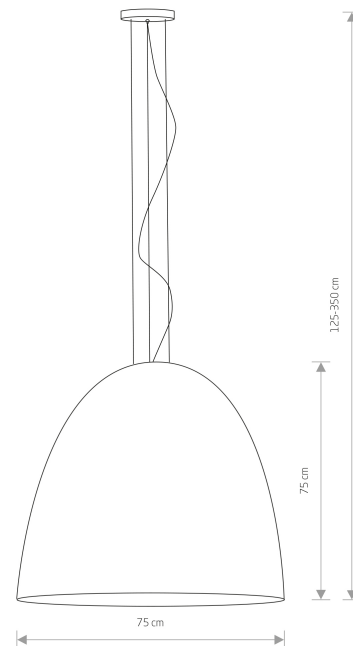

LUMINAIRE MODEL

**EGG XL**  
**9026**

CATALOGUE GROUP  
COUNTRY OF ORIGIN

**KATALOG 2022**  
**MADE IN POLAND**

LIGHT SOURCE **E27**  
 LIGHT SOURCES TYPE **Replaceable**  
 MAXIMUM WATTAGE **7x40W**  
 LAMP INCLUDES SOURCE OF LIGHT **No**  
 NUMBER OF LIGHT SOURCES **7**  
 IP **IP20**  
**Interior use**

PACKAGE DIMENSIONS (L/W/H) **81cm/78cm/73cm**

NET/GROSS WEIGHT **6,83kg/10,3kg**

ASSEMBLY METHOD **Bridge**

LEADING/SUPPLEMENTARY COLOR **Black,Gold**

MATERIALS **Composite,Painted steel,Steel**

STYLE **Modern**

ELECTRICAL SECURITY CLASS **I**

POWER SUPPLY **~220-230V/50/60Hz**

DIMENSIONS

LUMINAIRE MODEL

**EGG XL**

9026

---

PARAMETERS