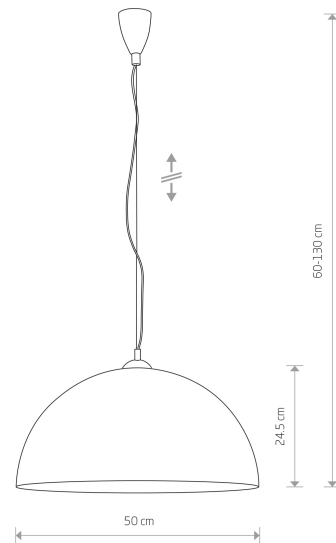

LUMINAIRE MODEL

HEMISPHERE L
4842

CATALOGUE GROUP
COUNTRY OF ORIGIN

KATALOG 2022
MADE IN POLAND

LIGHT SOURCE **E27**
 LIGHT SOURCES TYPE **Replaceable**
 MAXIMUM WATTAGE **1x60W**
 LAMP INCLUDES SOURCE OF LIGHT **No**
 NUMBER OF LIGHT SOURCES **1**
 IP **IP20**
Interior use

PACKAGE DIMENSIONS (L/W/H) **50cm/50cm/25cm**

NET/GROSS WEIGHT **2,7kg/3,4kg**

ASSEMBLY METHOD **Hanger**

LEADING/SUPPLEMENTARY COLOR **White, Brass**

MATERIALS **Painted steel, Plastic**

STYLE **Modern**

ELECTRICAL SECURITY CLASS **II**

POWER SUPPLY **~220-230V/50/60Hz**

DIMENSIONS

5 903 139 484 299

LUMINAIRE MODEL

HEMISPHERE L

4842

PARAMETERS

Item No.	POWER	COLOR TEMP	LUMEN	BEAM ANGLE	CRI	IP	LED BRAND	DRIVER BRAND	LIFETIME	WARRANTY
4842	1x60W	—	—	—	—	IP20	—	—	—	—