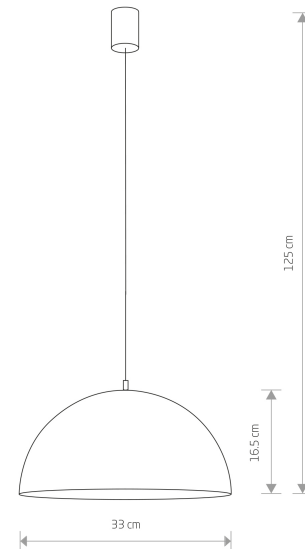

LUMINAIRE MODEL

HEMISPHERE S
4838

CATALOGUE GROUP
COUNTRY OF ORIGIN

KATALOG 2022
MADE IN POLAND

LIGHT SOURCE **E27**
LIGHT SOURCES TYPE **Replaceable**
MAXIMUM WATTAGE **1x60W**
LAMP INCLUDES SOURCE OF LIGHT **No**
NUMBER OF LIGHT SOURCES **1**
IP **IP20**
Interior use

PACKAGE DIMENSIONS (L/W/H) **36cm/36cm/20cm**
NET/GROSS WEIGHT **0,93kg/1,31kg**
ASSEMBLY METHOD **Hanger**
LEADING/SUPPLEMENTARY COLOR **Black,White**
MATERIALS **Painted steel,Plastic**
STYLE **Modern**
ELECTRICAL SECURITY CLASS **II**
POWER SUPPLY **~220-230V/50/60Hz**

DIMENSIONS

LUMINAIRE MODEL

HEMISPHERE S

4838

PARAMETERS

Item No.	POWER	COLOR TEMP	LUMEN	BEAM ANGLE	CRI	IP	LED BRAND	DRIVER BRAND	LIFETIME	WARRANTY
4838	1x60W	—	—	—	—	IP20	—	—	—	—