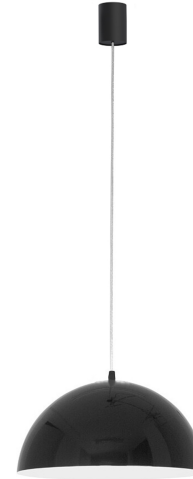

LUMINAIRE MODEL

HEMISPHERE S
4838

CATALOGUE GROUP
COUNTRY OF ORIGIN

KATALOG 2022
MADE IN POLAND

LIGHT SOURCE **E27**
LIGHT SOURCES TYPE **Replaceable**
MAXIMUM WATTAGE **1x60W**
LAMP INCLUDES SOURCE OF LIGHT **No**
NUMBER OF LIGHT SOURCES **1**
IP **IP20**
Interior use

PACKAGE DIMENSIONS (L/W/H) **36cm/36cm/20cm**
NET/GROSS WEIGHT **0,93kg/1,31kg**
ASSEMBLY METHOD **Hanger**
LEADING/SUPPLEMENTARY COLOR **Black,White**
MATERIALS **Painted steel,Plastic**
STYLE **Modern**
ELECTRICAL SECURITY CLASS **II**
POWER SUPPLY **~220-230V/50/60Hz**

DIMENSIONS

LUMINAIRE MODEL

HEMISPHERE S

4838

PARAMETERS

Item No.	POWER	COLOR TEMP	LUMEN	BEAM ANGLE	CRI	IP	LED BRAND	DRIVER BRAND	LIFETIME	WARRANTY
4838	1x60W	—	—	—	—	IP20	—	—	—	—