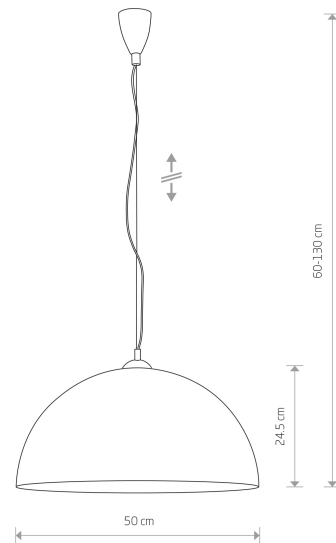

LUMINAIRE MODEL

**HEMISPHERE L
4843**

CATALOGUE GROUP
COUNTRY OF ORIGIN

**KATALOG 2022
MADE IN POLAND**

LIGHT SOURCE **E27**
 LIGHT SOURCES TYPE **Replaceable**
 MAXIMUM WATTAGE **1x60W**
 LAMP INCLUDES SOURCE OF LIGHT **No**
 NUMBER OF LIGHT SOURCES **1**
 IP **IP20**
Interior use

PACKAGE DIMENSIONS (L/W/H) **50cm/50cm/25cm**

NET/GROSS WEIGHT **2,8kg/3,53kg**

ASSEMBLY METHOD **Hanger**

LEADING/SUPPLEMENTARY COLOR **Black,White**

MATERIALS **Painted steel,Plastic**

STYLE **Modern**

ELECTRICAL SECURITY CLASS **II**

POWER SUPPLY **~220-230V/50/60Hz**

DIMENSIONS

5 9 0 3 1 3 9 4 8 4 3 9 8

LUMINAIRE MODEL

HEMISPHERE L

4843

PARAMETERS

Item No.	POWER	COLOR TEMP	LUMEN	BEAM ANGLE	CRI	IP	LED BRAND	DRIVER BRAND	LIFETIME	WARRANTY
4843	1x60W	—	—	—	—	IP20	—	—	—	—