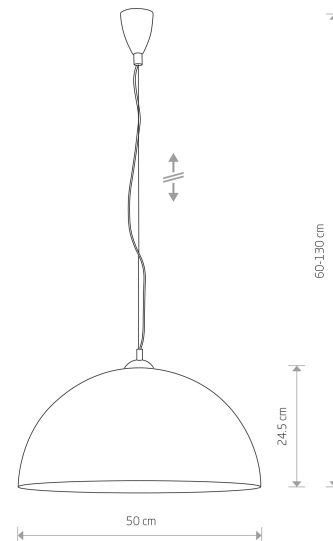

LUMINAIRE MODEL

**HEMISPHERE L
4844**

CATALOGUE GROUP
COUNTRY OF ORIGIN

**KATALOG 2022
MADE IN POLAND**

LIGHT SOURCE **E27**
 LIGHT SOURCES TYPE **Replaceable**
 MAXIMUM WATTAGE **1x60W**
 LAMP INCLUDES SOURCE OF LIGHT **No**
 NUMBER OF LIGHT SOURCES **1**
 IP **IP20**
Interior use

PACKAGE DIMENSIONS (L/W/H) **50cm/50cm/25cm**

NET/GROSS WEIGHT **2,8kg/3,51kg**

ASSEMBLY METHOD **Hanger**

LEADING/SUPPLEMENTARY COLOR **Black, Brass**

MATERIALS **Painted steel, Plastic**

STYLE **Modern**

ELECTRICAL SECURITY CLASS **II**

POWER SUPPLY **~220-230V/50/60Hz**

DIMENSIONS

5 9 0 3 1 3 9 4 8 4 4 9 7

LUMINAIRE MODEL

HEMISPHERE L

4844

PARAMETERS