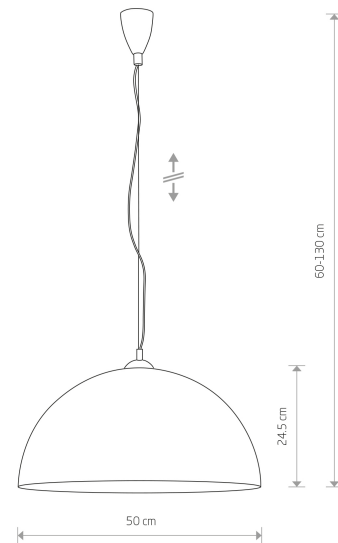

LUMINAIRE MODEL

HEMISPHERE L
4856

CATALOGUE GROUP
COUNTRY OF ORIGIN

KATALOG 2022
MADE IN POLAND

LIGHT SOURCE **E27**
 LIGHT SOURCES TYPE **Replaceable**
 MAXIMUM WATTAGE **1x60W**
 LAMP INCLUDES SOURCE OF LIGHT **No**
 NUMBER OF LIGHT SOURCES **1**
 IP **IP20**
Interior use

PACKAGE DIMENSIONS (L/W/H) **50cm/50cm/25cm**

NET/GROSS WEIGHT **2,85kg/3,56kg**

ASSEMBLY METHOD **Hanger**

LEADING/SUPPLEMENTARY COLOR **White, Transparent**

MATERIALS **Painted steel, Plastic**

STYLE **Modern**

ELECTRICAL SECURITY CLASS **II**

POWER SUPPLY **~220-230V/50/60Hz**

DIMENSIONS

5 903139485692

LUMINAIRE MODEL

HEMISPHERE L

4856

PARAMETERS