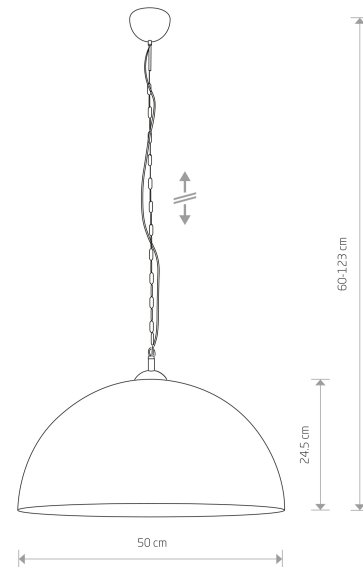

LUMINAIRE MODEL

**HEMISPHERE RUST L**  
**6368**

CATALOGUE GROUP  
COUNTRY OF ORIGIN

**KATALOG 2022**  
**MADE IN POLAND**

LIGHT SOURCE **E27**  
LIGHT SOURCES TYPE **Replaceable**  
MAXIMUM WATTAGE **1x60W**  
LAMP INCLUDES SOURCE OF LIGHT **No**  
NUMBER OF LIGHT SOURCES **1**  
IP **IP20**  
**Interior use**

PACKAGE DIMENSIONS (L/W/H) **50cm/50cm/25cm**

NET/GROSS WEIGHT **2,99kg/3,69kg**

ASSEMBLY METHOD **Hanger**

LEADING/SUPPLEMENTARY COLOR **Rust effect**

MATERIALS **Painted steel**

STYLE **Modern**

ELECTRICAL SECURITY CLASS **I**

POWER SUPPLY **~220-230V/50/60Hz**

DIMENSIONS

5 903139636896

LUMINAIRE MODEL

**HEMISPHERE RUST L**

6368

PARAMETERS

Item No.	POWER	COLOR TEMP	LUMEN	BEAM ANGLE	CRI	IP	LED BRAND	DRIVER BRAND	LIFETIME	WARRANTY
6368	1x60W	—	—	—	—	IP20	—	—	—	—