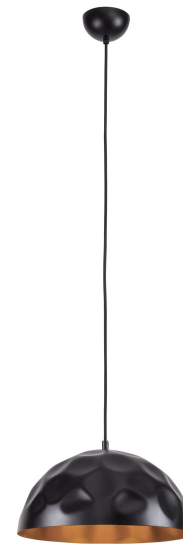

LUMINAIRE MODEL

**HEMISPHERE HIT S**  
**6777**

CATALOGUE GROUP  
COUNTRY OF ORIGIN

**KATALOG 2022**  
**MADE IN POLAND**

LIGHT SOURCE **E27**  
 LIGHT SOURCES TYPE **Replaceable**  
 MAXIMUM WATTAGE **1x60W**  
 LAMP INCLUDES SOURCE OF LIGHT **No**  
 NUMBER OF LIGHT SOURCES **1**  
 IP **IP20**  
**Interior use**

PACKAGE DIMENSIONS (L/W/H) **36cm/36cm/20cm**  
 NET/GROSS WEIGHT **0,95kg/1,47kg**  
 ASSEMBLY METHOD **Hanger**  
 LEADING/SUPPLEMENTARY COLOR **Black, Brass**  
 MATERIALS **Painted steel**  
 STYLE **Modern**  
 ELECTRICAL SECURITY CLASS **I**  
 POWER SUPPLY **~220-230V/50/60Hz**

DIMENSIONS

LUMINAIRE MODEL

**HEMISPHERE HIT S**

6777

PARAMETERS

Item No.	POWER	COLOR TEMP	LUMEN	BEAM ANGLE	CRI	IP	LED BRAND	DRIVER BRAND	LIFETIME	WARRANTY
6777	1x60W	—	—	—	—	IP20	—	—	—	—