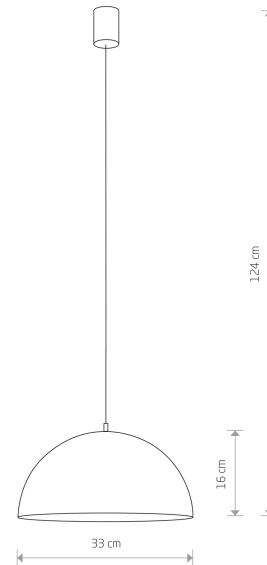

LUMINAIRE MODEL

**HEMISPHERE HIT S**  
**6777**

CATALOGUE GROUP  
COUNTRY OF ORIGIN

**KATALOG 2022**  
**MADE IN POLAND**

LIGHT SOURCE **E27**  
 LIGHT SOURCES TYPE **Replaceable**  
 MAXIMUM WATTAGE **1x60W**  
 LAMP INCLUDES SOURCE OF LIGHT **No**  
 NUMBER OF LIGHT SOURCES **1**  
 IP **IP20**  
**Interior use**

PACKAGE DIMENSIONS (L/W/H) **36cm/36cm/20cm**  
 NET/GROSS WEIGHT **0,95kg/1,47kg**  
 ASSEMBLY METHOD **Hanger**  
 LEADING/SUPPLEMENTARY COLOR **Black, Brass**  
 MATERIALS **Painted steel**  
 STYLE **Modern**  
 ELECTRICAL SECURITY CLASS **I**  
 POWER SUPPLY **~220-230V/50/60Hz**

DIMENSIONS

LUMINAIRE MODEL

**HEMISPHERE HIT S**

6777

PARAMETERS

Item No.	POWER	COLOR TEMP	LUMEN	BEAM ANGLE	CRI	IP	LED BRAND	DRIVER BRAND	LIFETIME	WARRANTY
6777	1x60W	—	—	—	—	IP20	—	—	—	—