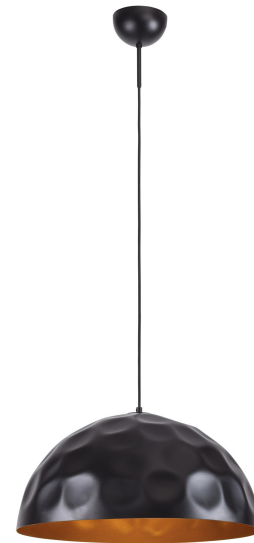

Nowodvorski
LIGHTING

CATALOGUE CARD

LUMINAIRE MODEL

**HEMISPHERE HIT L
6778**

CATALOGUE GROUP
COUNTRY OF ORIGIN

**KATALOG 2022
MADE IN POLAND**

LIGHT SOURCE **E27**
LIGHT SOURCES TYPE **Replaceable**
MAXIMUM WATTAGE **1x60W**
LAMP INCLUDES SOURCE OF LIGHT **No**
NUMBER OF LIGHT SOURCES **1**
IP **IP20**
Interior use

PACKAGE DIMENSIONS (L/W/H) **50cm/50cm/25cm**

NET/GROSS WEIGHT **2,91kg/3,525kg**

ASSEMBLY METHOD **Hanger**

LEADING/SUPPLEMENTARY COLOR **Black, Brass**

MATERIALS **Painted steel**

STYLE **Modern**

ELECTRICAL SECURITY CLASS **I**

POWER SUPPLY **~220-230V/50/60Hz**

DIMENSIONS

5 903139677899

LUMINAIRE MODEL

HEMISPHERE HIT L

6778

PARAMETERS

Item No.	POWER	COLOR TEMP	LUMEN	BEAM ANGLE	CRI	IP	LED BRAND	DRIVER BRAND	LIFETIME	WARRANTY
6778	1x60W	—	—	—	—	IP20	—	—	—	—