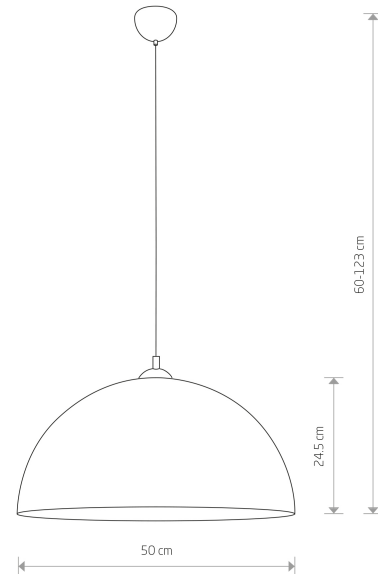

Nowodvorski
LIGHTING

CATALOGUE CARD

LUMINAIRE MODEL

**HEMISPHERE HIT L
6778**

CATALOGUE GROUP
COUNTRY OF ORIGIN

**KATALOG 2022
MADE IN POLAND**

LIGHT SOURCE **E27**
LIGHT SOURCES TYPE **Replaceable**
MAXIMUM WATTAGE **1x60W**
LAMP INCLUDES SOURCE OF LIGHT **No**
NUMBER OF LIGHT SOURCES **1**
IP **IP20**
Interior use

PACKAGE DIMENSIONS (L/W/H) **50cm/50cm/25cm**

NET/GROSS WEIGHT **2,91kg/3,525kg**

ASSEMBLY METHOD **Hanger**

LEADING/SUPPLEMENTARY COLOR **Black, Brass**

MATERIALS **Painted steel**

STYLE **Modern**

ELECTRICAL SECURITY CLASS **I**

POWER SUPPLY **~220-230V/50/60Hz**

DIMENSIONS

5 903139677899

LUMINAIRE MODEL

HEMISPHERE HIT L

6778

PARAMETERS

Item No.	POWER	COLOR TEMP	LUMEN	BEAM ANGLE	CRI	IP	LED BRAND	DRIVER BRAND	LIFETIME	WARRANTY
6778	1x60W	—	—	—	—	IP20	—	—	—	—