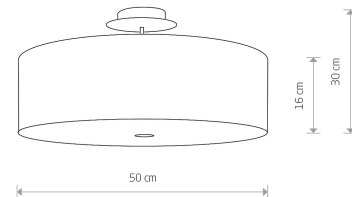

LUMINAIRE MODEL

VIVIANE
6390

CATALOGUE GROUP
COUNTRY OF ORIGIN

KATALOG 2022
MADE IN POLAND

LIGHT SOURCE **E27**
 LIGHT SOURCES TYPE **Replaceable**
 MAXIMUM WATTAGE **3x60W**
 LAMP INCLUDES SOURCE OF LIGHT **No**
 NUMBER OF LIGHT SOURCES **3**
 IP **IP20**
Interior use

PACKAGE DIMENSIONS (L/W/H) **53cm/53cm/36cm**

NET/GROSS WEIGHT **2,48kg/4,17kg**

ASSEMBLY METHOD **Bridge**

LEADING/SUPPLEMENTARY COLOR **Black,White**

MATERIALS **Fabric,Glass,Chrome**

STYLE **Modern**

ELECTRICAL SECURITY CLASS **I**

POWER SUPPLY **~220-230V/50/60Hz**

DIMENSIONS

5 903139639095

LUMINAIRE MODEL

VIVIANE

6390

PARAMETERS

Item No.	POWER	COLOR TEMP	LUMEN	BEAM ANGLE	CRI	IP	LED BRAND	DRIVER BRAND	LIFETIME	WARRANTY
6390	3x60W	—	—	—	—	IP20	—	—	—	—