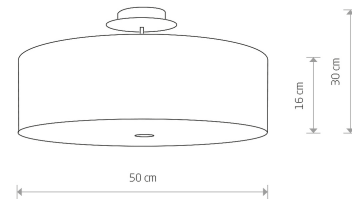

LUMINAIRE MODEL

VIVIANE
6391

CATALOGUE GROUP
COUNTRY OF ORIGIN

KATALOG 2022
MADE IN POLAND

LIGHT SOURCE **E27**
 LIGHT SOURCES TYPE **Replaceable**
 MAXIMUM WATTAGE **3x60W**
 LAMP INCLUDES SOURCE OF LIGHT **No**
 NUMBER OF LIGHT SOURCES **3**
 IP **IP20**
Interior use

PACKAGE DIMENSIONS (L/W/H) **53cm/53cm/36cm**

NET/GROSS WEIGHT **2,48kg/4,17kg**

ASSEMBLY METHOD **Bridge**

LEADING/SUPPLEMENTARY COLOR **White**

MATERIALS **Fabric, Glass, Chrome**

STYLE **Modern**

ELECTRICAL SECURITY CLASS **I**

POWER SUPPLY **~220-230V/50/60Hz**

DIMENSIONS

5 9 0 3 1 3 9 6 3 9 1 9 4

LUMINAIRE MODEL

VIVIANE

6391

PARAMETERS

Item No.	POWER	COLOR TEMP	LUMEN	BEAM ANGLE	CRI	IP	LED BRAND	DRIVER BRAND	LIFETIME	WARRANTY
6391	3x60W	—	—	—	—	IP20	—	—	—	—