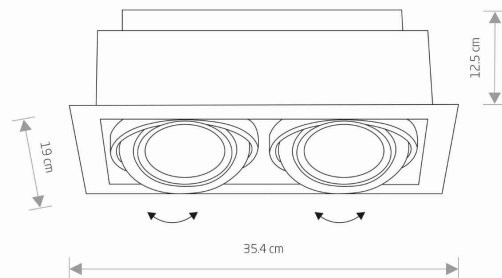

LUMINAIRE MODEL

DOWNLIGHT ES111
9574

CATALOGUE GROUP
COUNTRY OF ORIGIN

KATALOG 2022
MADE IN P.R.C.

LIGHT SOURCE **GU10 ES111**
 LIGHT SOURCES TYPE **Replaceable**
 MAXIMUM WATTAGE **2x15W**
 LAMP INCLUDES SOURCE OF LIGHT **No**
 NUMBER OF LIGHT SOURCES **2**
 IP **IP20**
Interior use

PACKAGE DIMENSIONS (L/W/H) **37cm/19,5cm/13,5cm**

NET/GROSS WEIGHT **1,01kg/1,2kg**

ASSEMBLY METHOD **Recessed assembly**

LEADING/SUPPLEMENTARY COLOR **White**

MATERIALS **Painted steel**

STYLE **Modern**

ELECTRICAL SECURITY CLASS **I**

POWER SUPPLY **~220-230V/50/60Hz**

DIMENSIONS

CUT OUT

HOLE SHAPE **Rectangular**
 HOLE DIMENSIONS **32x16.5cm**