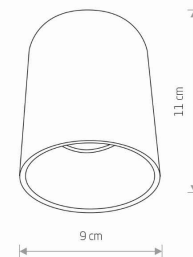

PACKAGE DIMENSIONS (L/W/H) **9,5cm/9,5cm/12,5cm**

NET/GROSS WEIGHT **0,46kg/0,5kg**

ASSEMBLY METHOD **Direct assembly**

LEADING/SUPPLEMENTARY COLOR **White**

MATERIALS **Painted steel,Plastic ABS**

STYLE **Modern**

ELECTRICAL SECURITY CLASS **I**

POWER SUPPLY **~220-230V/50/60Hz**

DIMENSIONS

5 9 0 3 1 3 9 8 9 2 5 9 9

Nowodvorski
LIGHTING

CATALOGUE CARD