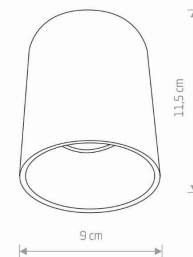

## CATALOGUE CARD

LUMINAIRE MODEL

**EYE TONE**  
**8930**

CATALOGUE GROUP  
COUNTRY OF ORIGIN

**KATALOG 2022**  
**MADE IN POLAND**

LIGHT SOURCE **GU10**  
LIGHT SOURCES TYPE **Replaceable**  
MAXIMUM WATTAGE **1x10W only LED**  
LAMP INCLUDES SOURCE OF LIGHT **No**  
NUMBER OF LIGHT SOURCES **1**  
IP **IP20**  
**Interior use**

PACKAGE DIMENSIONS (L/W/H) **9,5cm/9,5cm/12,5cm**

NET/GROSS WEIGHT **0,46kg/0,5kg**

ASSEMBLY METHOD **Direct assembly**

LEADING/SUPPLEMENTARY COLOR **Black**

MATERIALS **Painted steel, Plastic ABS**

STYLE **Modern**

ELECTRICAL SECURITY CLASS **I**

POWER SUPPLY **~220-230V/50/60Hz**

DIMENSIONS

5 9 0 3 1 3 9 8 9 3 0 9 1

**Nowodvorski**  
LIGHTING