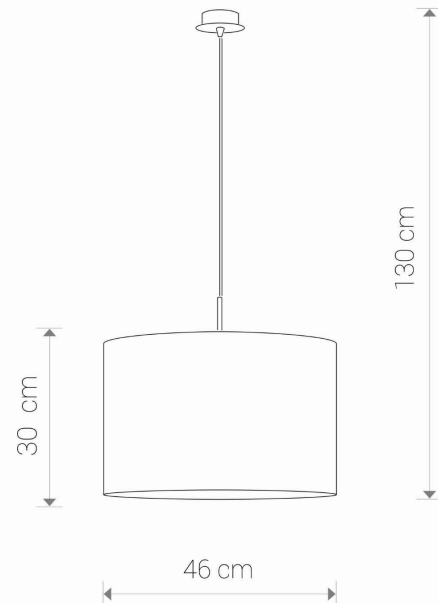

Nowodvorski
LIGHTING

CATALOGUE CARD

LUMINAIRE MODEL

ALICE L
4961

CATALOGUE GROUP
COUNTRY OF ORIGIN

KATALOG 2022
MADE IN POLAND

LIGHT SOURCE **E27**
LIGHT SOURCES TYPE **Replaceable**
MAXIMUM WATTAGE **1x60W**
LAMP INCLUDES SOURCE OF LIGHT **No**
NUMBER OF LIGHT SOURCES **1**
IP **IP20**
Interior use

PACKAGE DIMENSIONS (L/W/H) **50cm/50cm/33cm**

NET/GROSS WEIGHT **0,8kg/1,96kg**

ASSEMBLY METHOD **Bridge**

LEADING/SUPPLEMENTARY COLOR **Black,Gold**

MATERIALS **Fabric,Painted steel**

STYLE **Modern**

ELECTRICAL SECURITY CLASS **I**

POWER SUPPLY **~220-230V/50/60Hz**

DIMENSIONS

5 903139496193