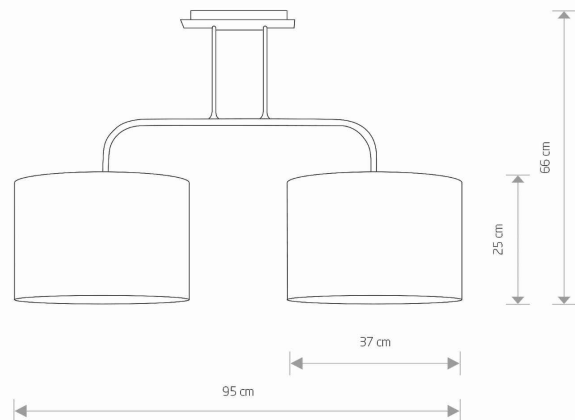

Nowodvorski
LIGHTING

CATALOGUE CARD

LUMINAIRE MODEL

ALICE M
4962

CATALOGUE GROUP
COUNTRY OF ORIGIN

KATALOG 2022
MADE IN POLAND

LIGHT SOURCE **E27**
LIGHT SOURCES TYPE **Replaceable**
MAXIMUM WATTAGE **2x60W**
LAMP INCLUDES SOURCE OF LIGHT **No**
NUMBER OF LIGHT SOURCES **2**
IP **IP20**
Interior use

PACKAGE DIMENSIONS (L/W/H) **49cm/15cm/66cm**
NET/GROSS WEIGHT **1,7kg/3,59kg**
ASSEMBLY METHOD **Bridge**
LEADING/SUPPLEMENTARY COLOR **Black,Gold**
MATERIALS **Fabric,Painted steel**
STYLE **Modern**
ELECTRICAL SECURITY CLASS **I**
POWER SUPPLY **~220-230V/50/60Hz**

DIMENSIONS

5 9 0 3 1 3 9 4 9 6 2 9 2

Nowodvorski
LIGHTING

CATALOGUE CARD