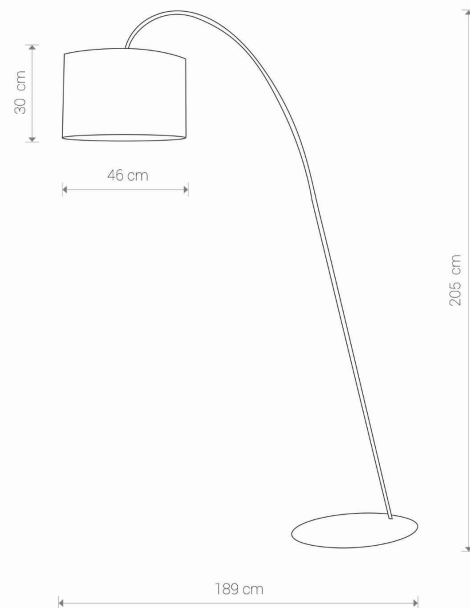

Nowodvorski
LIGHTING

CATALOGUE CARD

LUMINAIRE MODEL

ALICE L
4963

CATALOGUE GROUP
COUNTRY OF ORIGIN

KATALOG 2022
MADE IN POLAND

LIGHT SOURCE	E27
LIGHT SOURCES TYPE	Replaceable
MAXIMUM WATTAGE	1x60W
LAMP INCLUDES SOURCE OF LIGHT	No
NUMBER OF LIGHT SOURCES	1
IP	IP20
	Interior use

PACKAGE DIMENSIONS (L/W/H)	65cm/50cm/9cm
NET/GROSS WEIGHT	12,31kg/15,42kg
ASSEMBLY METHOD	Free-standing product
LEADING/SUPPLEMENTARY COLOR	Black,Gold
MATERIALS	Painted steel,Fabric
STYLE	Modern
ELECTRICAL SECURITY CLASS	II
POWER SUPPLY	~220-230V/50/60Hz

DIMENSIONS

5 9 0 3 1 3 9 4 9 6 3 9 1