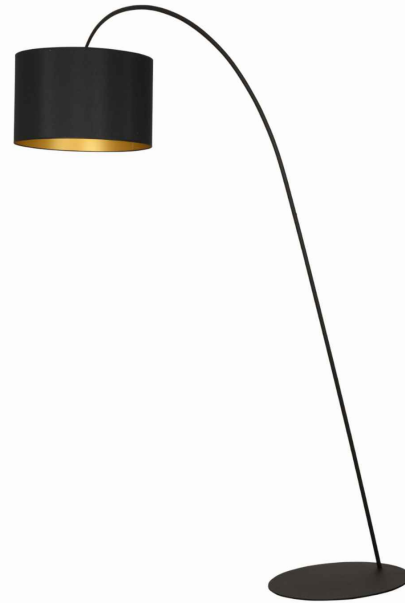

Nowodvorski
LIGHTING

CATALOGUE CARD

LUMINAIRE MODEL

ALICE L
4963

CATALOGUE GROUP
COUNTRY OF ORIGIN

KATALOG 2022
MADE IN POLAND

LIGHT SOURCE	E27
LIGHT SOURCES TYPE	Replaceable
MAXIMUM WATTAGE	1x60W
LAMP INCLUDES SOURCE OF LIGHT	No
NUMBER OF LIGHT SOURCES	1
IP	IP20
	Interior use

PACKAGE DIMENSIONS (L/W/H)	65cm/50cm/9cm
NET/GROSS WEIGHT	12,31kg/15,42kg
ASSEMBLY METHOD	Free-standing product
LEADING/SUPPLEMENTARY COLOR	Black,Gold
MATERIALS	Painted steel,Fabric
STYLE	Modern
ELECTRICAL SECURITY CLASS	II
POWER SUPPLY	~220-230V/50/60Hz

DIMENSIONS

5 9 0 3 1 3 9 4 9 6 3 9 1