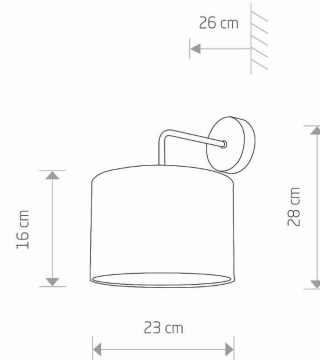

Nowodvorski
LIGHTING

CATALOGUE CARD

LUMINAIRE MODEL

ALICE
9084

CATALOGUE GROUP
COUNTRY OF ORIGIN

KATALOG 2022
MADE IN POLAND

LIGHT SOURCE **E27**
LIGHT SOURCES TYPE **Replaceable**
MAXIMUM WATTAGE **1x60W**
LAMP INCLUDES SOURCE OF LIGHT **No**
NUMBER OF LIGHT SOURCES **1**
IP **IP20**
Interior use

PACKAGE DIMENSIONS (L/W/H) **27cm/27cm/33cm**

NET/GROSS WEIGHT **0,48kg/1,05kg**

ASSEMBLY METHOD **Bridge**

LEADING/SUPPLEMENTARY COLOR **Black,Gold**

MATERIALS **Fabric,Painted steel**

STYLE **Modern**

ELECTRICAL SECURITY CLASS **I**

POWER SUPPLY **~220-230V/50/60Hz**

DIMENSIONS

5 903139908498