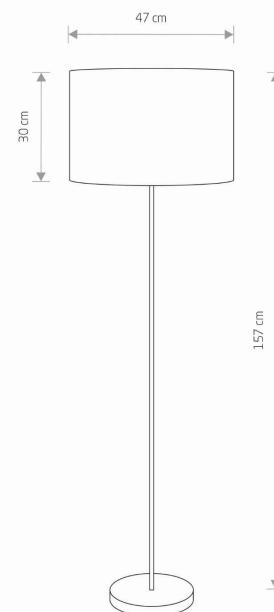

Nowodvorski
LIGHTING

CATALOGUE CARD

LUMINAIRE MODEL

HOTEL
9300

CATALOGUE GROUP
COUNTRY OF ORIGIN

KATALOG 2022
MADE IN POLAND

LIGHT SOURCE **E27**
LIGHT SOURCES TYPE **Replaceable**
MAXIMUM WATTAGE **1x60W**
LAMP INCLUDES SOURCE OF LIGHT **No**
NUMBER OF LIGHT SOURCES **1**
IP **IP20**
Interior use

PACKAGE DIMENSIONS (L/W/H) **64cm/27cm/9cm**

NET/GROSS WEIGHT **4,54kg/5,81kg**

ASSEMBLY METHOD **Free-standing product**

LEADING/SUPPLEMENTARY COLOR **Gray, Chrome**

MATERIALS **Fabric, Chrome plated steel**

STYLE **Modern**

ELECTRICAL SECURITY CLASS **II**

POWER SUPPLY **~220-230V/50/60Hz**

DIMENSIONS

5 9 0 3 1 3 9 9 3 0 0 9 3