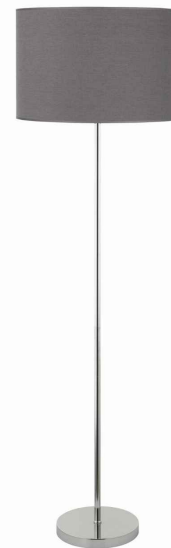

Nowodvorski
LIGHTING

CATALOGUE CARD

LUMINAIRE MODEL

HOTEL
9300

CATALOGUE GROUP
COUNTRY OF ORIGIN

KATALOG 2022
MADE IN POLAND

LIGHT SOURCE **E27**
LIGHT SOURCES TYPE **Replaceable**
MAXIMUM WATTAGE **1x60W**
LAMP INCLUDES SOURCE OF LIGHT **No**
NUMBER OF LIGHT SOURCES **1**
IP **IP20**
Interior use

PACKAGE DIMENSIONS (L/W/H) **64cm/27cm/9cm**

NET/GROSS WEIGHT **4,54kg/5,81kg**

ASSEMBLY METHOD **Free-standing product**

LEADING/SUPPLEMENTARY COLOR **Gray, Chrome**

MATERIALS **Fabric, Chrome plated steel**

STYLE **Modern**

ELECTRICAL SECURITY CLASS **II**

POWER SUPPLY **~220-230V/50/60Hz**

DIMENSIONS

5 9 0 3 1 3 9 9 3 0 0 9 3