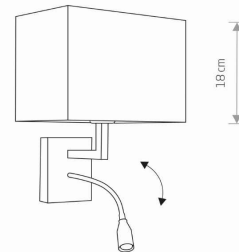

PACKAGE DIMENSIONS (L/W/H) **42cm/21cm/24cm**

NET/GROSS WEIGHT **0,75kg/1,3kg**

ASSEMBLY METHOD **Bridge**

LEADING/SUPPLEMENTARY COLOR **Gray, Chrome**

MATERIALS **Fabric, Chrome plated steel**

STYLE **Modern**

ELECTRICAL SECURITY CLASS **I**

POWER SUPPLY **~220-230V/50/60Hz**

DIMENSIONS

5 9 0 3 1 3 9 9 3 0 2 9 1

Item No.	POWER	COLOR TEMP	LUMEN	BEAM ANGLE	CRI	IP	LED BRAND	DRIVER BRAND	LIFETIME	WARRANTY
9302	1x60W, 1x2.2W	4000K	—	—	—	IP20	—	—	—	—