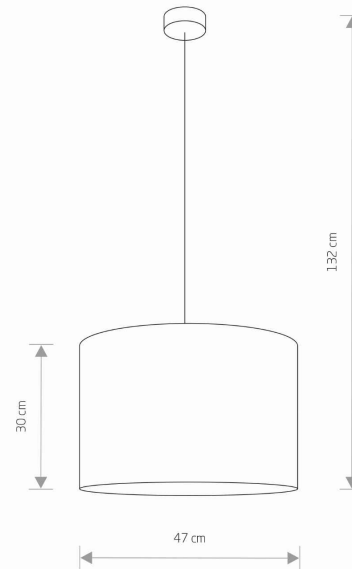

LUMINAIRE MODEL

HOTEL
9298

CATALOGUE GROUP
COUNTRY OF ORIGIN

KATALOG 2022
MADE IN POLAND

LIGHT SOURCE **E27**
 LIGHT SOURCES TYPE **Replaceable**
 MAXIMUM WATTAGE **1x60W**
 LAMP INCLUDES SOURCE OF LIGHT **No**
 NUMBER OF LIGHT SOURCES **1**
 IP **IP20**
Interior use

PACKAGE DIMENSIONS (L/W/H) **49cm/49cm/32cm**

NET/GROSS WEIGHT **0,8kg/1,85kg**

ASSEMBLY METHOD **Bridge**

LEADING/SUPPLEMENTARY COLOR **Gray,Chrome**

MATERIALS **Fabric,Chrome plated steel**

STYLE **Modern**

ELECTRICAL SECURITY CLASS **I**

POWER SUPPLY **~220-230V/50/60Hz**

DIMENSIONS

5 903139929899