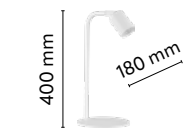

5490

LOGAN

☐ index: 4570 ☒ index: 4565	↔ 800 mm ↗ 52 mm ⇅ 110 mm	💡 3 x GU10 | 230V | max 10W | LED
☐ index: 4571 ☒ index: 4566	↔ 1000 mm ↗ 52 mm ⇅ 110 mm	💡 4 x GU10 | 230V | max 10W | LED
☐ index: 4744 ☒ index: 4743	↔ 430 mm ↗ 100 mm ⇅ 270 mm	💡 1 x GU10 | 230V | max 10W | LED
☐ index: 5490 ☒ index: 5414	↔ 200 mm ↗ 180 mm ⇅ 400 mm	💡 1 x GU10 | 230V | max 10W | LED
☐ index: 5484 ☒ index: 5489	↔ 300 mm ↗ 300 mm ⇅ 1400 mm	💡 1 x GU10 | 230V | max 10W | LED

material of the lamp: metal, plastic