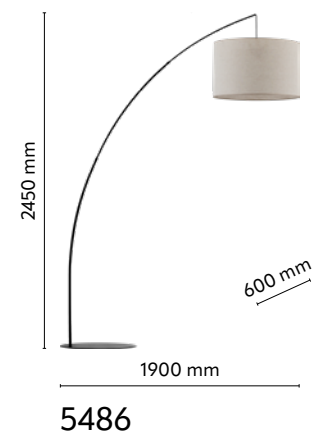

MOBY WHITE, MOBY BLACK, MOBY GREEN, MOBY NATURE, MOBY GREY

□ index: 3060 (AB: 9524) ■ index: 5485 (AB: 9497) ■ index: 5488 (AB: 9626) ■ index: 5486 (AB: 9496) ■ index: 5487 (AB: 9625)	↔ 1900 mm ↗ 600 mm ↕ 2450 mm	💡 1x E27 | 230V | max 15W | LED

material of the lamp: metal, plastic, textile