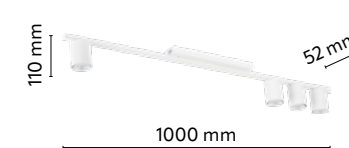

4571

LOGAN

☐ index: 4570 ☒ index: 4565	↔ 800 mm ↗ 52 mm ⇅ 110 mm	💡 3 x GU10 | 230V | max 10W | LED
☐ index: 4571 ☒ index: 4566	↔ 1000 mm ↗ 52 mm ⇅ 110 mm	💡 4 x GU10 | 230V | max 10W | LED
☐ index: 4744 ☒ index: 4743	↔ 430 mm ↗ 100 mm ⇅ 270 mm	💡 1 x GU10 | 230V | max 10W | LED
☐ index: 5490 ☒ index: 5414	↔ 200 mm ↗ 180 mm ⇅ 400 mm	💡 1 x GU10 | 230V | max 10W | LED
☐ index: 5484 ☒ index: 5489	↔ 300 mm ↗ 300 mm ⇅ 1400 mm	💡 1 x GU10 | 230V | max 10W | LED

material of the lamp: metal, plastic