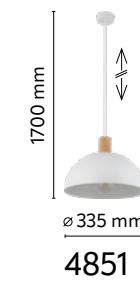

4851

OSLO WHITE

index: 4851	↔ 335 mm	↗ 335 mm	↕ 1700 mm	💡 1 x E27 | 230V | max 15W | LED
index: 4713	↔ 830 mm	↗ 335 mm	↕ 1200 mm	💡 2 x E27 | 230V | max 15W | LED
index: 4712	↔ 1180 mm	↗ 270 mm	↕ 1150 mm	💡 3 x E27 | 230V | max 15W | LED
index: 5592	↔ 800 mm	↗ 350 mm	↕ 1800 mm	💡 1 x E27 | 230V | max 15W | LED

material of the lamp: metal, wood, plastic