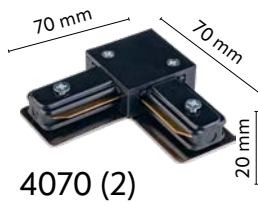

material of the lamp: metal, plastic

(2) - dual-circuit, (3) - three-circuit

TRACER CONNECTORS

DUAL-CIRCUIT (2)

4069 (2)

4067 (2)

4071 (2)

4070 (2)