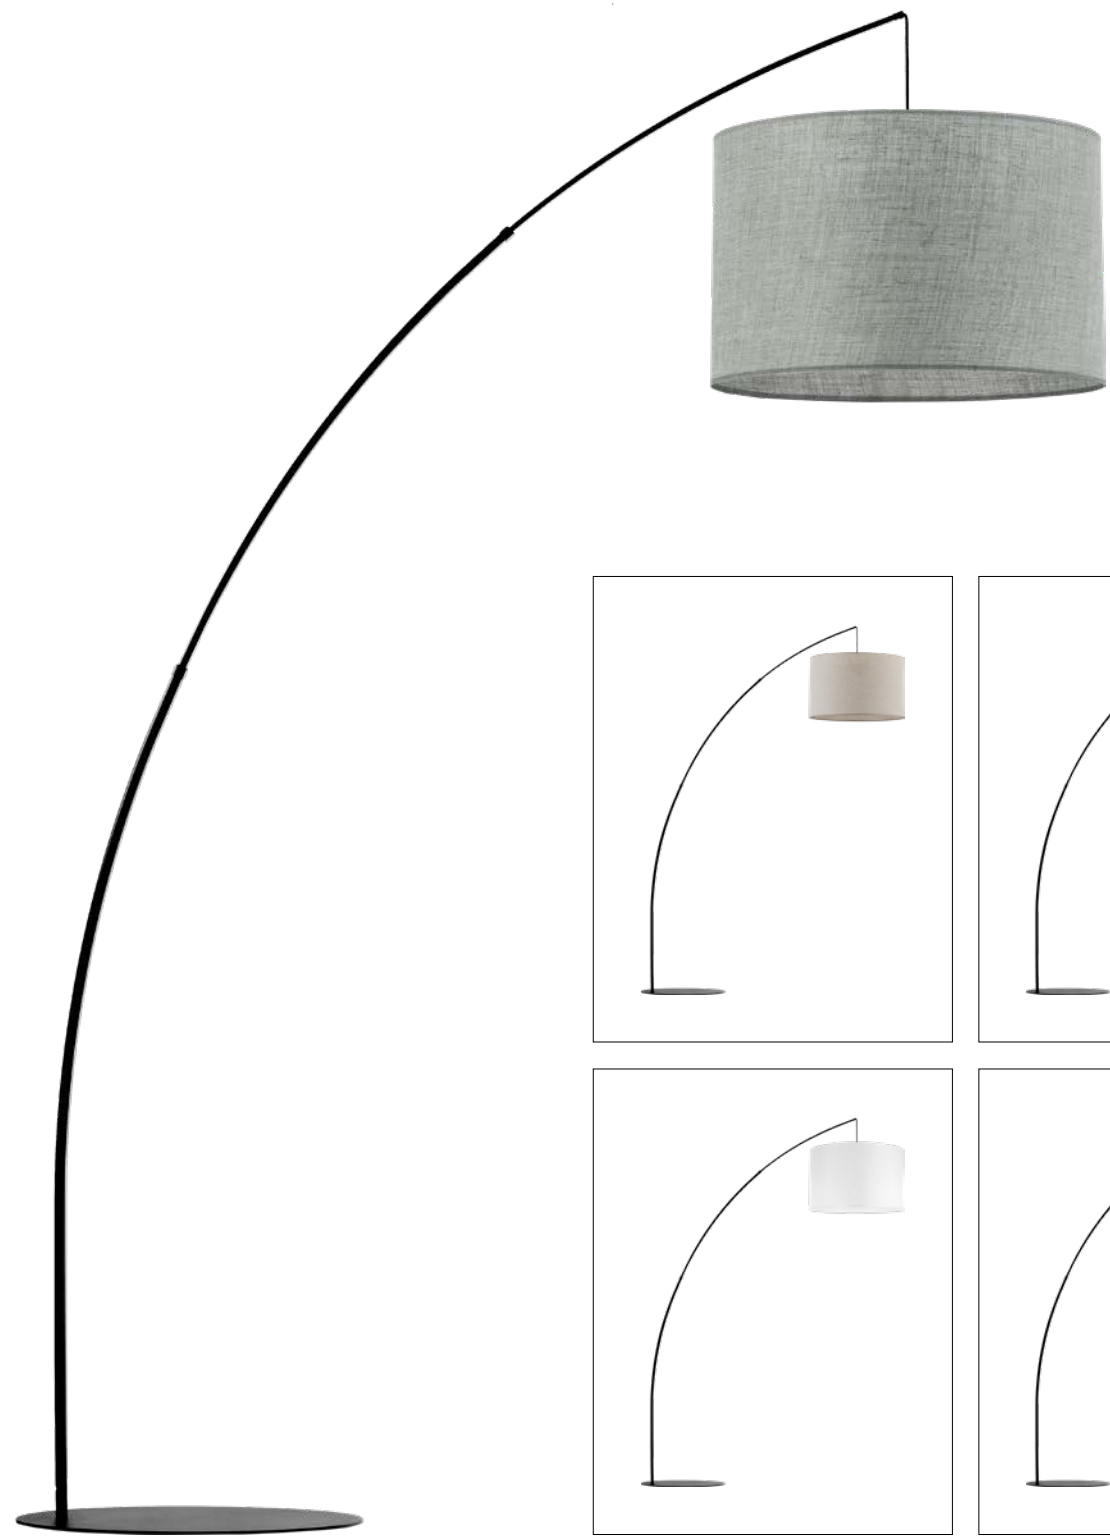

5488

MOBY WHITE, MOBY BLACK, MOBY GREEN, MOBY NATURE, MOBY GREY

□ index: 3060 (AB: 9524) ■ index: 5485 (AB: 9497) ■ index: 5488 (AB: 9626) ■ index: 5486 (AB: 9496) ■ index: 5487 (AB: 9625)	↔ 1900 mm ↗ 600 mm ↕ 2450 mm	💡 1x E27 | 230V | max 15W | LED

material of the lamp: metal, plastic, textile