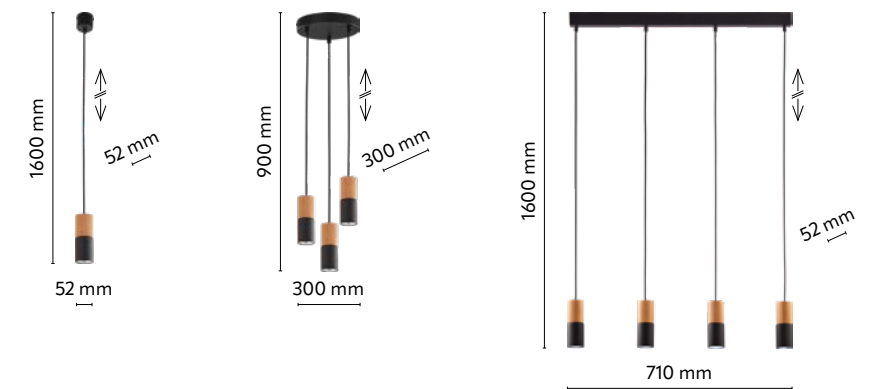

ELIT BLACK WOOD

ELIT BLACK WOOD

index: 6309	↔ 52 mm	↗ 52 mm	↕ 1600 mm	💡 1 x GU10 | 230V | max 10W | LED
index: 6310	↔ 300 mm	↗ 300 mm	↕ 900 mm	💡 3 x GU10 | 230V | max 10W | LED
index: 6311	↔ 710 mm	↗ 52 mm	↕ 1600 mm	💡 4 x GU10 | 230V | max 10W | LED

material of the lamp: metal, plastic, wood