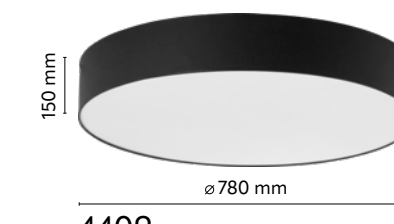

4409

RONDO

- index: 1086 (AB: 9215) - index: 1087 (AB: 9216) - index: 1088 (AB: 9217) - index: 5636 (AB: 9535)	↔ 450 mm ↗ 450 mm ↓ 150 mm	💡 4 x E27 | 230V | max 15W | LED
- index: 1581 (AB: 8469) - index: 1584 (AB: 8471) - index: 1587 (AB: 8479) - index: 5637 (AB: 9536)	↔ 600 mm ↗ 600 mm ↓ 150 mm	💡 3 x E27 | 230V | max 15W | LED
- index: 2443 (AB: 8993) - index: 2725 (AB: 8918) - index: 4409 (AB: 8919) - index: 5638 (AB: 9537)	↔ 780 mm ↗ 780 mm ↓ 150 mm	💡 6 x E27 | 230V | max 15W | LED

material of the lamp: metal, plastic, textile