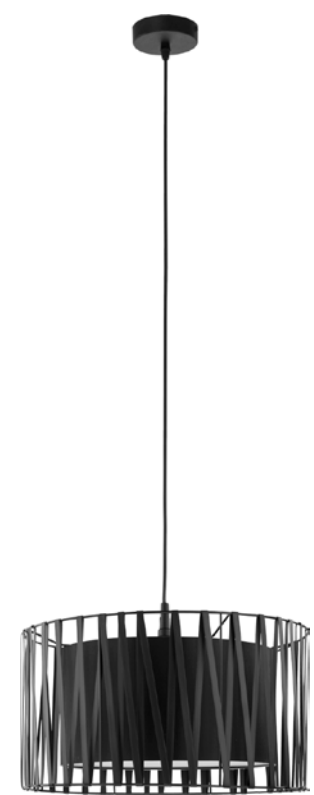

HARMONY BLACK

1654