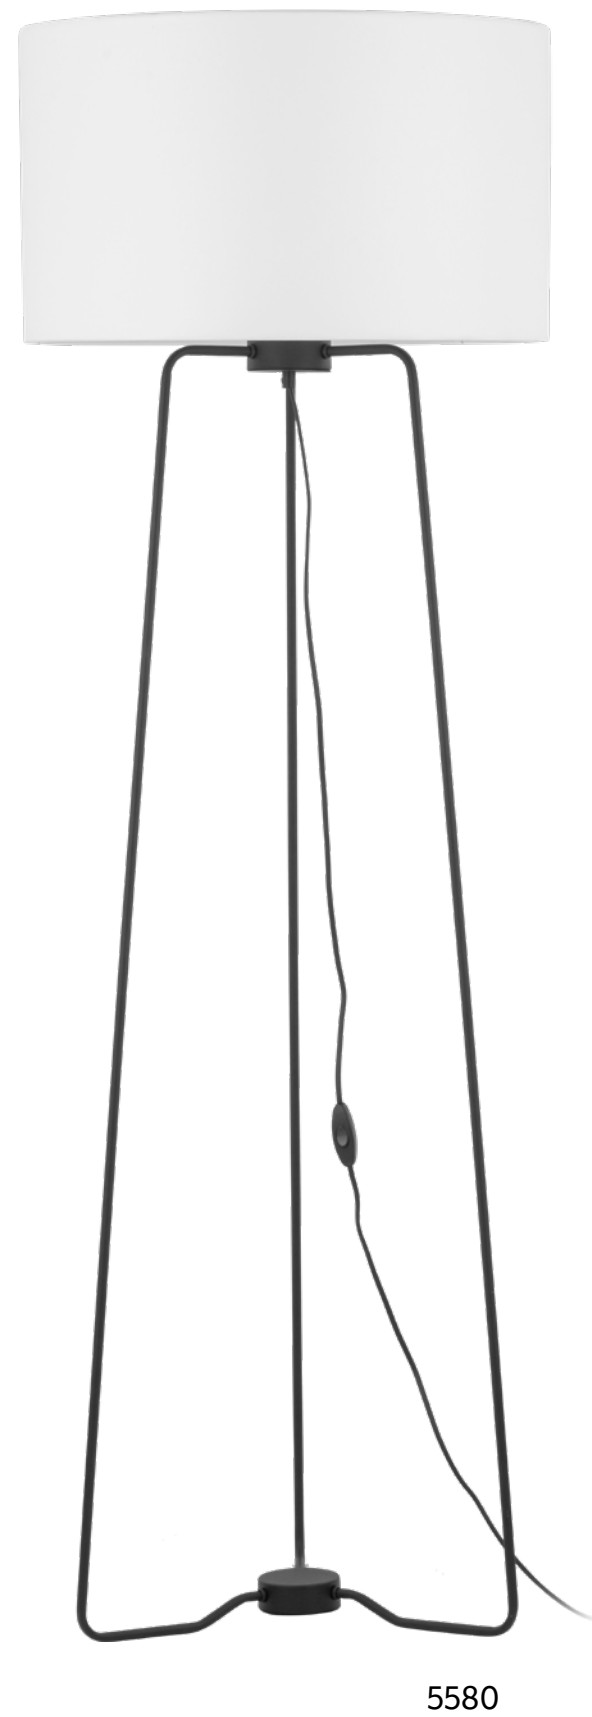

TAMPA

index: 5581 (AB: 9330)	↔ 350 mm	↗ 350 mm	↕ 650 mm	💡 1 x E27 | 230V | max15W | LED
index: 5580 (AB: 8705)	↔ 500 mm	↗ 500 mm	↕ 1520 mm	💡 1 x E27 | 230V | max15W | LED

material of the lamp: metal, plastic, textile