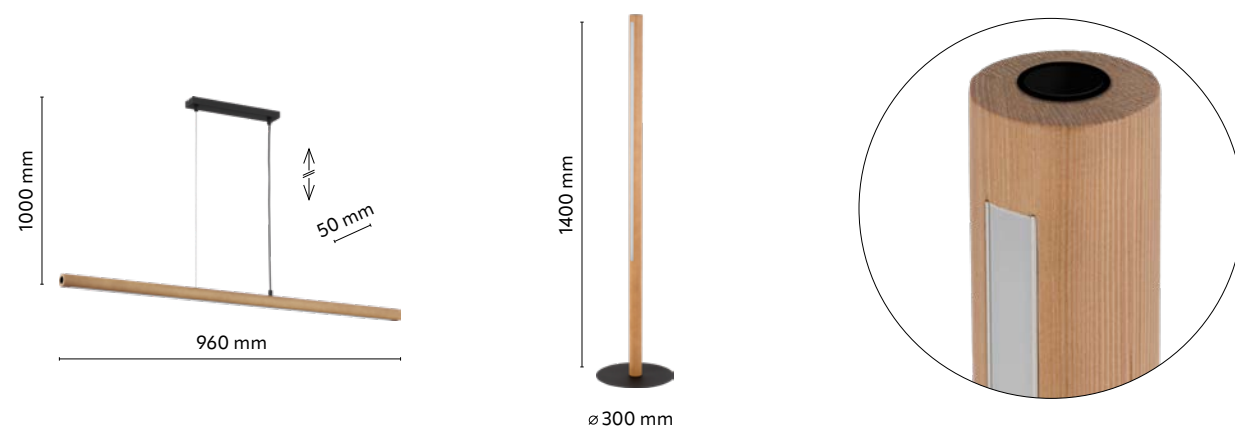

ROLLO

index: 4194	↔ 960 mm	↗ 50 mm	↕ 1000 mm	💡 2120 lm | 24V | 24W | 3500K | LED
index: 1409	↔ 300 mm	↗ 300 mm	↕ 1400 mm	💡 2120 lm | 24V | 24W | 3500K | LED

material of the lamp: metal, wood, plastic