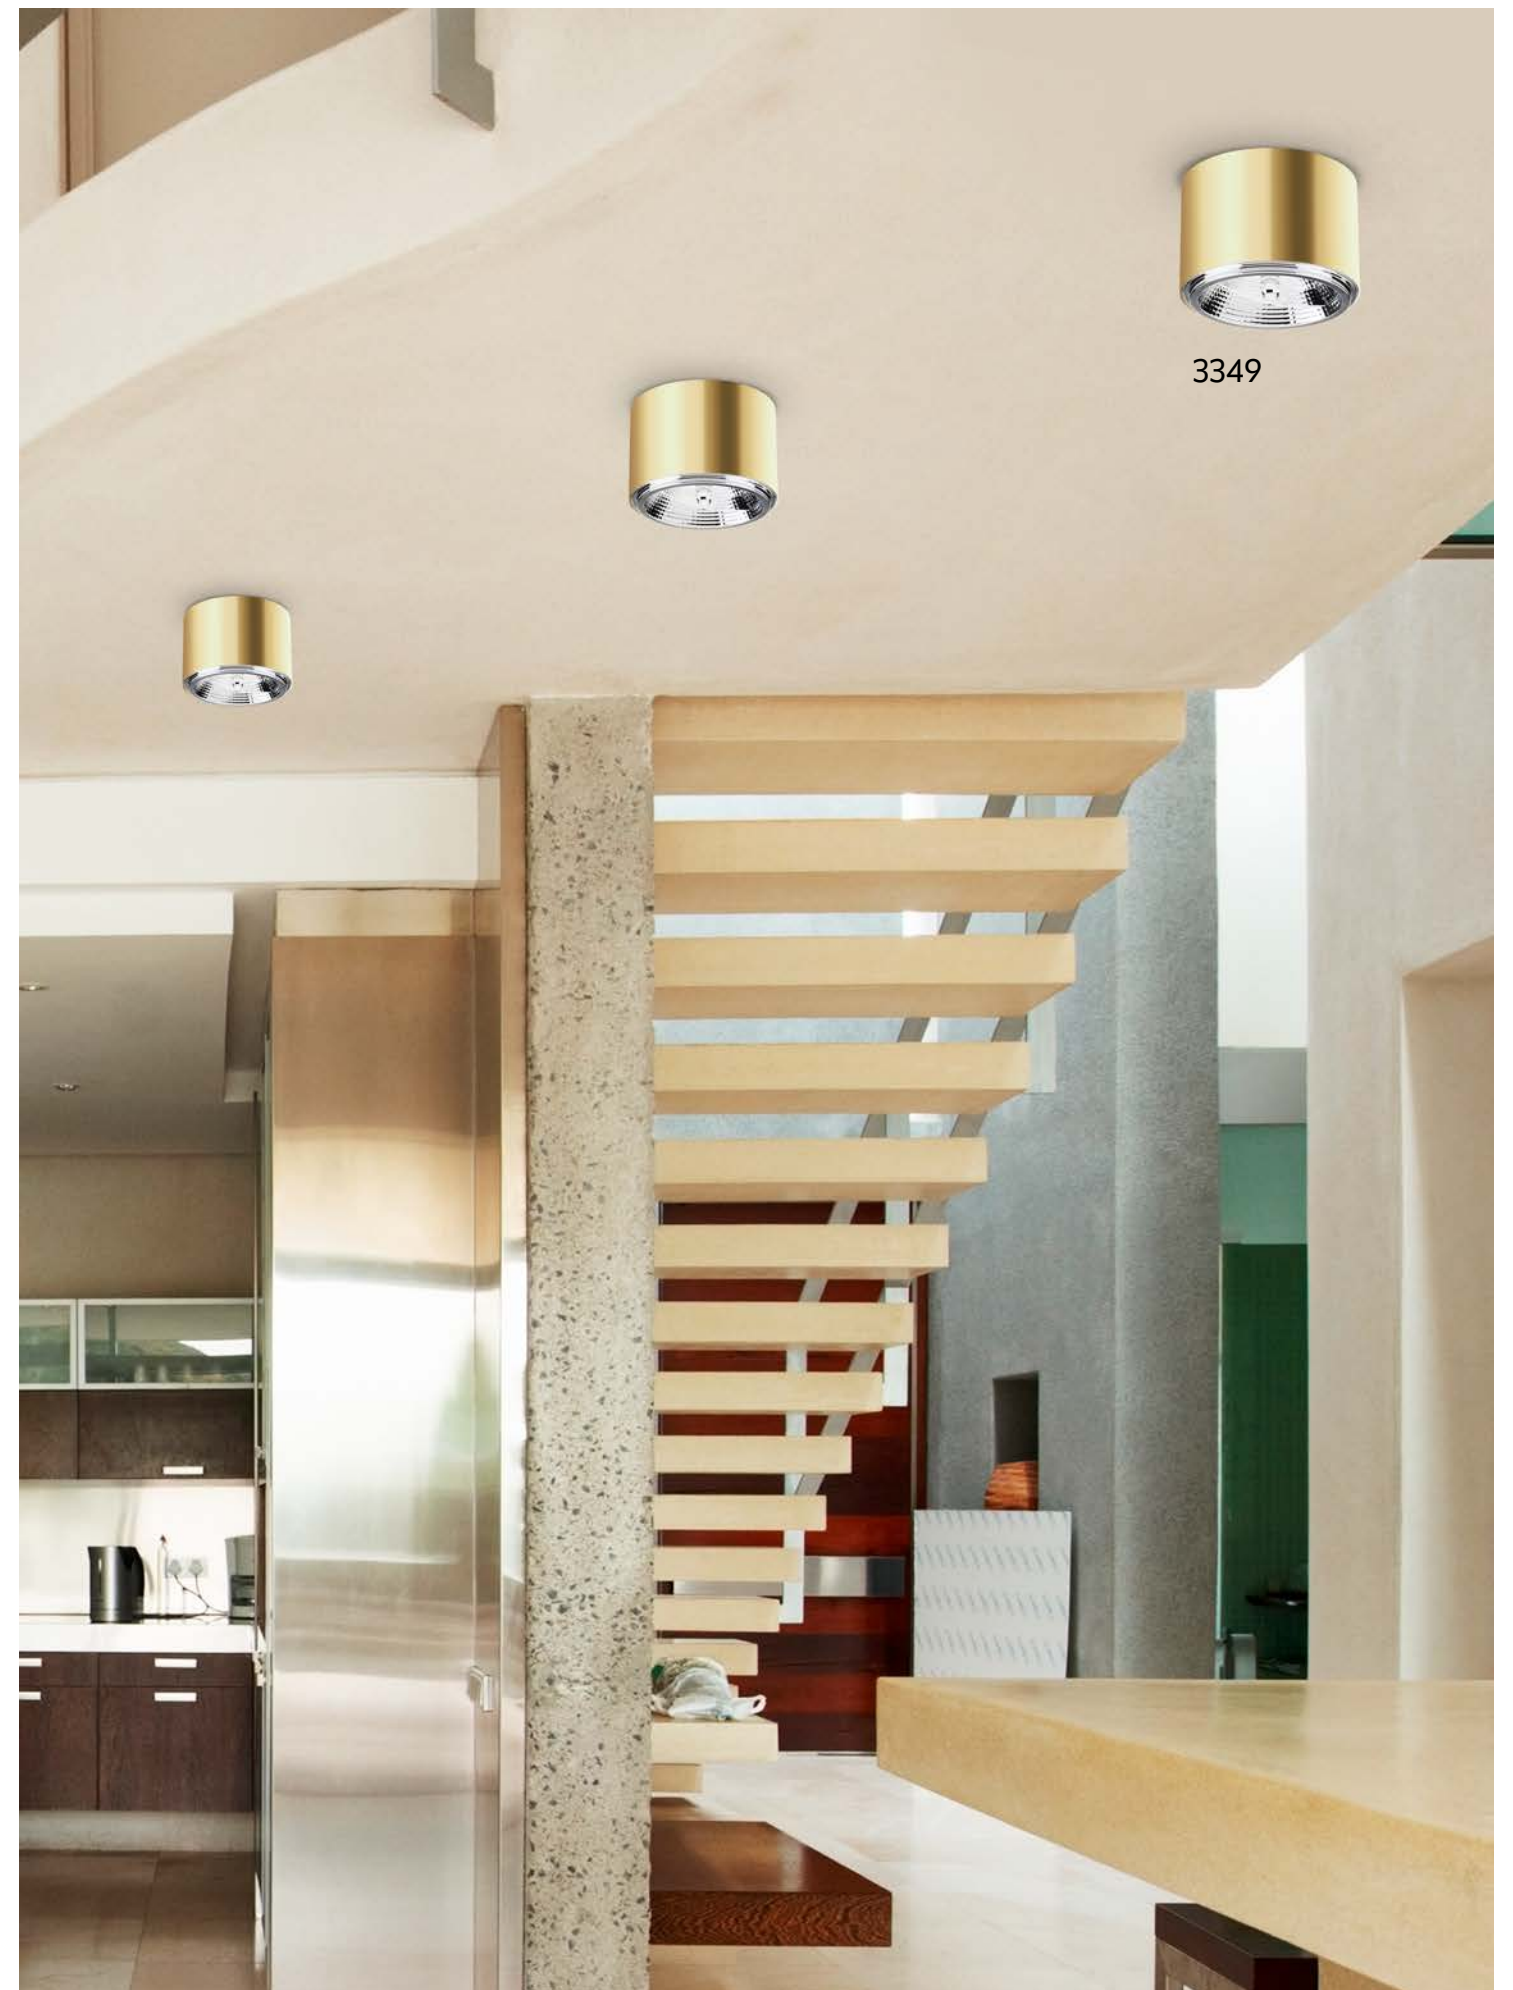

MORIS WHITE, MORIS BLACK, MORIS SILVER, MORIS GOLD

 index: 3364 index: 3366 index: 3374 index: 3349	↔ 113 mm ↗ 113 mm ↕ 84 mm	💡 1x AR 111 | GU10 | 230V | max 12W | LED

material of the lamp: metal, plastic

3349