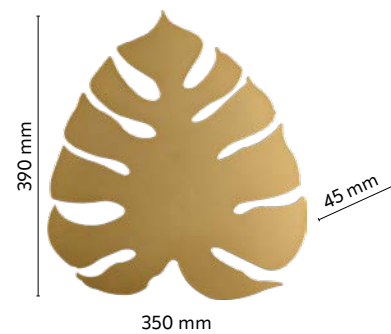

G9 / index: 3522

MONSTERA WHITE, MONSTERA BLACK, MONSTERA GOLD, MONSTERA GREEN

 index: 4667 index: 4666 index: 4665 index: 4668	↔ 350 mm ↗ 45 mm ↕ 390 mm	💡 3 x G9 | 230V | max 6W | LED

material of the lamp: metal, plastic