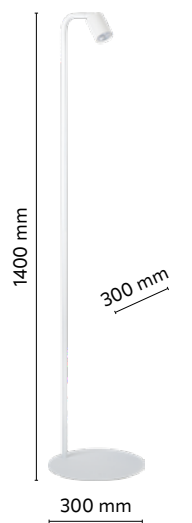

5484

LOGAN

☐ index: 4570 ☒ index: 4565	↔ 800 mm ↗ 52 mm ⇅ 110 mm	💡 3 x GU10 | 230V | max 10W | LED
☐ index: 4571 ☒ index: 4566	↔ 1000 mm ↗ 52 mm ⇅ 110 mm	💡 4 x GU10 | 230V | max 10W | LED
☐ index: 4744 ☒ index: 4743	↔ 430 mm ↗ 100 mm ⇅ 270 mm	💡 1 x GU10 | 230V | max 10W | LED
☐ index: 5490 ☒ index: 5414	↔ 200 mm ↗ 180 mm ⇅ 400 mm	💡 1 x GU10 | 230V | max 10W | LED
☐ index: 5484 ☒ index: 5489	↔ 300 mm ↗ 300 mm ⇅ 1400 mm	💡 1 x GU10 | 230V | max 10W | LED

material of the lamp: metal, plastic