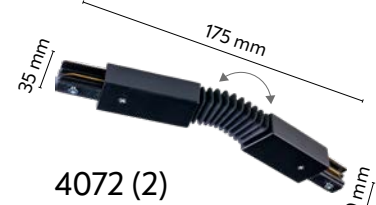

TRACER CONNECTORS

DUAL-CIRCUIT (2)

4072 (2)

TRACER CONNECTORS

THREE-CIRCUIT (3)