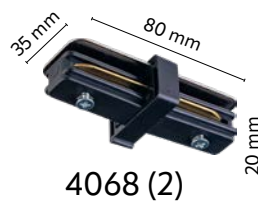

material of the lamp: metal, plastic

(2) - dual-circuit, (3) - three-circuit

TRACER CONNECTORS

DUAL-CIRCUIT (2)

4069 (2)

4067 (2)

4071 (2)

4070 (2)