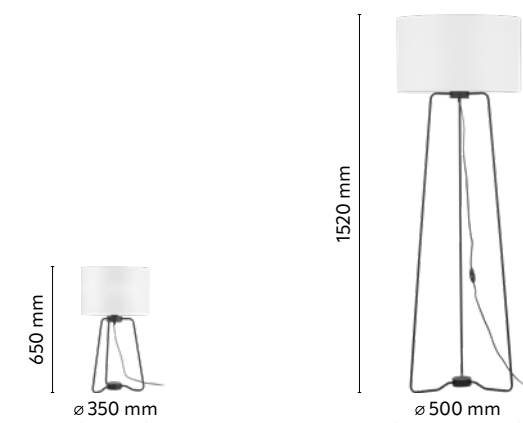

TAMPA

index: 5581 (AB: 9330)	↔ 350 mm	↗ 350 mm	↕ 650 mm	💡 1 x E27 | 230V | max15W | LED
index: 5580 (AB: 8705)	↔ 500 mm	↗ 500 mm	↕ 1520 mm	💡 1 x E27 | 230V | max15W | LED

material of the lamp: metal, plastic, textile