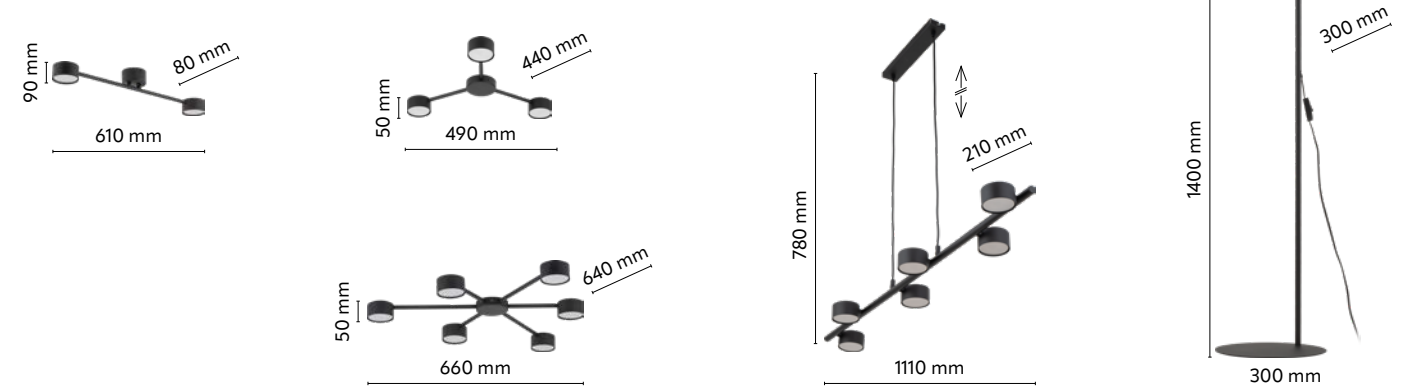

AVIA

index: 4690	↔ 610 mm	↗ 80 mm	↕ 90 mm	💡 2 x GX 53 | 230V | max 10W | LED
index: 4689	↔ 490 mm	↗ 440 mm	↕ 50 mm	💡 3 x GX 53 | 230V | max 10W | LED
index: 4692	↔ 660 mm	↗ 640 mm	↕ 50 mm	💡 6 x GX 53 | 230V | max 10W | LED
index: 4694	↔ 1110 mm	↗ 210 mm	↕ 780 mm	💡 6 x GX 53 | 230V | max 10W | LED
index: 5579	↔ 300 mm	↗ 300 mm	↕ 1400 mm	💡 1 x GX 53 | 230V | max 10W | LED

material of the lamp: metal, plastic