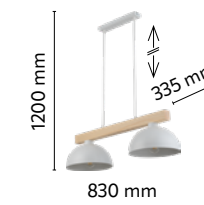

4713

OSLO WHITE

index: 4851	↔ 335 mm	↗ 335 mm	↕ 1700 mm	💡 1 x E27 | 230V | max 15W | LED
index: 4713	↔ 830 mm	↗ 335 mm	↕ 1200 mm	💡 2 x E27 | 230V | max 15W | LED
index: 4712	↔ 1180 mm	↗ 270 mm	↕ 1150 mm	💡 3 x E27 | 230V | max 15W | LED
index: 5592	↔ 800 mm	↗ 350 mm	↕ 1800 mm	💡 1 x E27 | 230V | max 15W | LED

material of the lamp: metal, wood, plastic