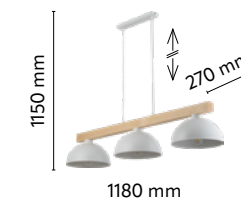

4712

OSLO WHITE

index: 4851	↔ 335 mm	↗ 335 mm	↕ 1700 mm	💡 1 x E27 | 230V | max 15W | LED
index: 4713	↔ 830 mm	↗ 335 mm	↕ 1200 mm	💡 2 x E27 | 230V | max 15W | LED
index: 4712	↔ 1180 mm	↗ 270 mm	↕ 1150 mm	💡 3 x E27 | 230V | max 15W | LED
index: 5592	↔ 800 mm	↗ 350 mm	↕ 1800 mm	💡 1 x E27 | 230V | max 15W | LED

material of the lamp: metal, wood, plastic