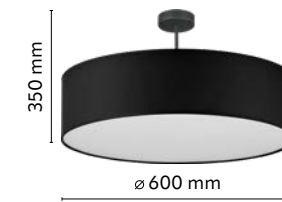

TRONICO RONDO

4245

RONDO

- index: 5096 (AB: 8983) - index: 5097 (AB: 8985) - index: 5098 (AB: 8984) - index: 5207 (AB: 9374)	↔ 200 mm ↗ 200 mm ↓ 370 mm	💡 1 x E27 | 230V | max 15W | LED
- index: 4243 (AB: 8987) - index: 4240 (AB: 9898) - index: 4246 (AB: 8991) - index: 6247 (AB: 9645)	↔ 400 mm ↗ 400 mm ↓ 350 mm	💡 4 x E27 | 230V | max 15W | LED
- index: 4242 (AB: 8986) - index: 4239 (AB: 8988) - index: 4245 (AB: 8990) - index: 6248 (AB: 9646)	↔ 600 mm ↗ 600 mm ↓ 350 mm	💡 4 x E27 | 230V | max 15W | LED
- index: 4859 (AB: 9658) - index: 4858 (AB: 9660) - index: 4857 (AB: 9659) - index: 6249 (AB: 9661)	↔ 600 mm ↗ 600 mm ↓ 1200 mm	💡 3 x E27 | 230V | max 15W | LED

material of the lamp: metal, plastic, textile