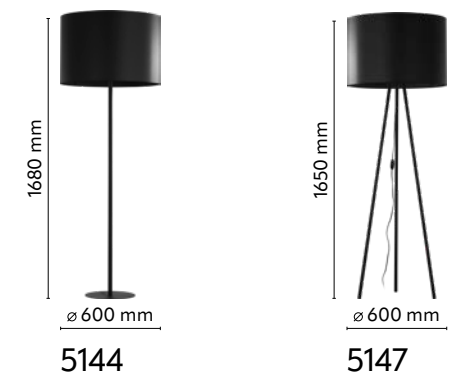

ROLLO

4194

ROLLO

index: 4194	↔ 960 mm	↗ 50 mm	↕ 1000 mm	💡 2120 lm 24V 24W 3500K LED
index: 1409	↔ 300 mm	↗ 300 mm	↕ 1400 mm	💡 2120 lm 24V 24W 3500K LED

material of the lamp: metal, wood, plastic

1409

ESTERA WOOD

material of the lamp: metal, wood, plastic, glass

ELIT BLACK WOOD

ELIT BLACK WOOD

index: 6309	↔ 52 mm	↗ 52 mm	↕ 1600 mm	💡 1 x GU10 230V max 10W LED
index: 6310	↔ 300 mm	↗ 300 mm	↕ 900 mm	💡 3 x GU10 230V max 10W LED
index: 6311	↔ 710 mm	↗ 52 mm	↕ 1600 mm	💡 4 x GU10 230V max 10W LED

material of the lamp: metal, wood, plastic

VIVIEN

index: 4756	↔ 52 mm	↗ 52 mm	↕ 1500 mm	💡 1 x GU10 230V max 10W LED
index: 4757	↔ 500 mm	↗ 52 mm	↕ 1200 mm	💡 3 x GU10 230V max 10W LED
index: 4758	↔ 1000 mm	↗ 52 mm	↕ 1370 mm	💡 5 x GU10 230V max 10W LED

material of the lamp: metal, plastic, textile

5594

5595

5143

WINSTON WHITE, WINSTON NATURE, WINSTON GRAY, WINSTON BLACK

<ul style="list-style-type: none"> index: 5142 (AB: 9375) index: 5594 (AB: 9047) index: 5143 (AB: 9376) index: 5144 (AB: 9377) 	<p>↔ 600 mm ↗ 600 mm ↕ 1680 mm</p>	<p>💡 1 x E27 230V max 15W LED</p>
<ul style="list-style-type: none"> index: 5145 (AB: 9375) index: 5595 (AB: 9047) index: 5146 (AB: 9376) index: 5147 (AB: 9377) 	<p>↔ 600 mm ↗ 600 mm ↕ 1650 mm</p>	<p>💡 1 x E27 230V max 15W LED</p>